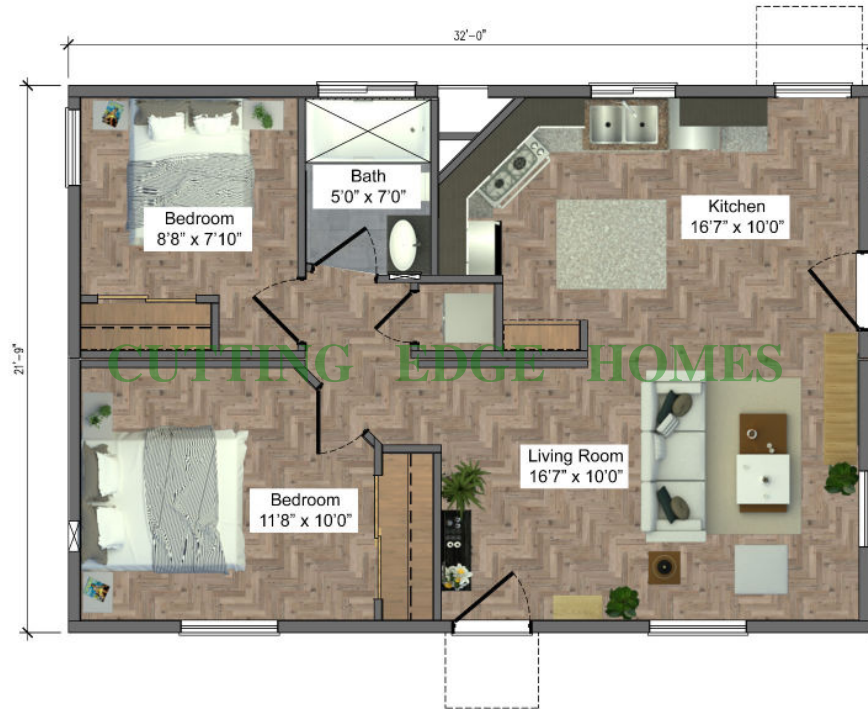

Romeo Model

696 SF 2 Bedrooms 1 Bathrooms

Romeo Model

696 SF 2 Bedrooms 1 Bathrooms

Length: 32'-0" Width: 21'-9"

Romeo Model

696 SF 2 Bedrooms 1 Bathrooms

Length: 32'-0" Width: 21'-9"