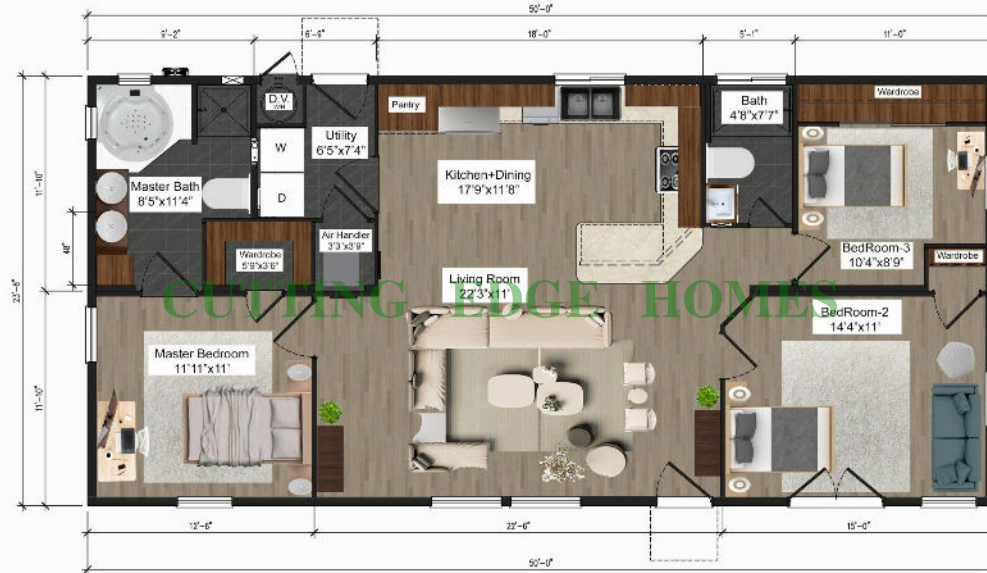

Dione Model

1183 SF 3 Bedrooms 2 Bathrooms

Dione Model

1183 SF 3 Bedrooms 2 Bathrooms

Dione Model

FLOOR PLAN

1183 SF 3 Bedrooms 2 Bathrooms

Length: 50'-0" Width: 23'-8"