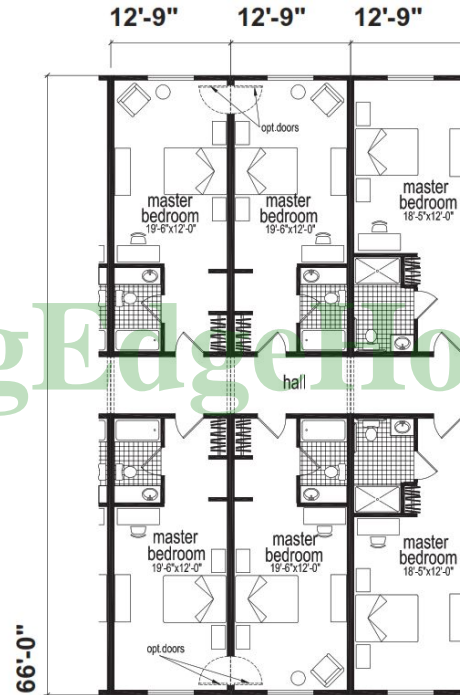

## Hotel Model

2508 SF 6 Bedrooms 6 Bathrooms

# Hotel Model

CuttingEdgeHomes.net

**2508 SF 6 Bedrooms 6 Bathrooms**

**Length: 66'-0" Width: 38'-3"**