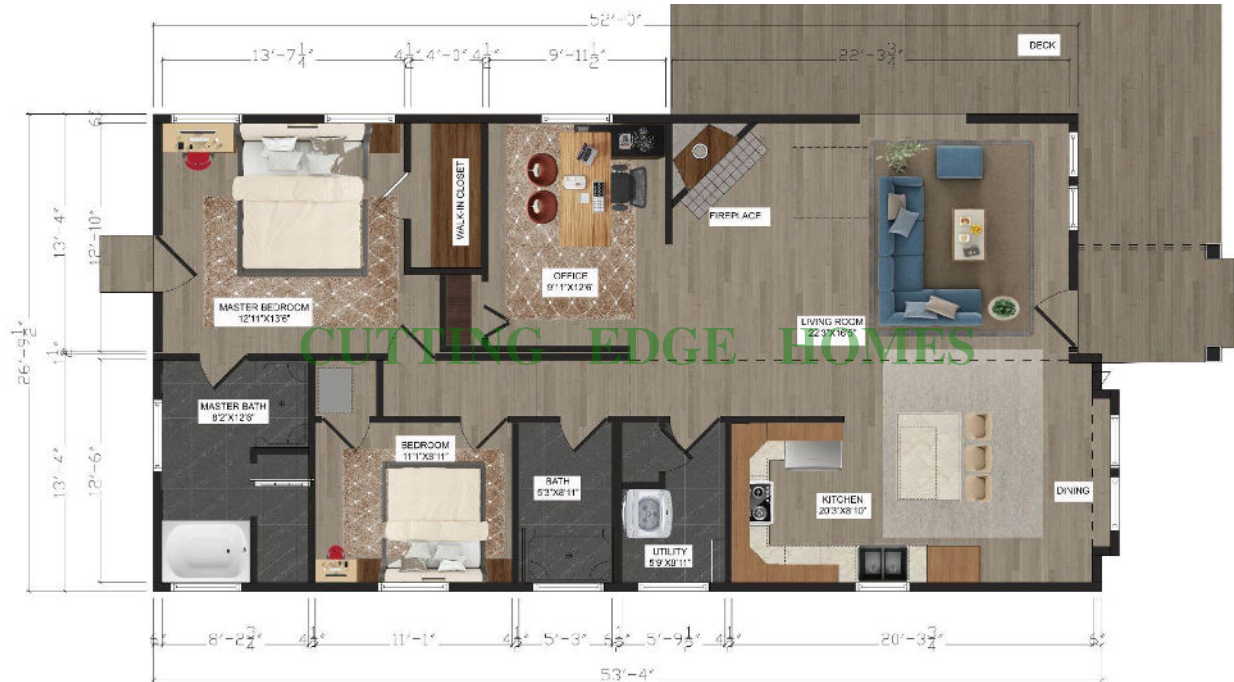

Himalia Model

1420 SF 2 Bedrooms 2 Bathrooms

Himalia Model

1420 SF 2 Bedrooms 2 Bathrooms

Length: 52'-0" Width: 26'-9 1/2"

Himalia Model

1420 SF 2 Bedrooms 2 Bathrooms

Length: 52'-0" Width: 26'-9 1/2"