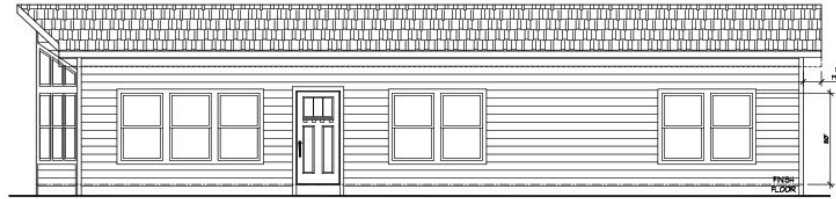

Cordelia Model

FRONT DOOR SIDEWALL ELEVATION

FRONT ENDWALL ELEVATION

REAR ENDWALL ELEVATION

REAR DOOR SIDEWALL ELEVATION

1464 SF 2 Bedrooms 2 Bathrooms