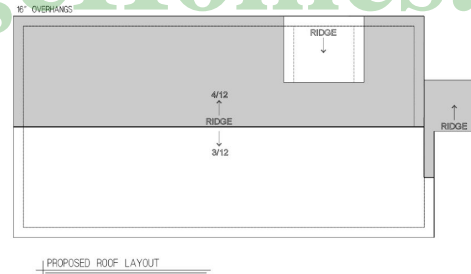

Himalia Model

CuttingEdgeHomes.net

1420 SF 2 Bedrooms 2 Bathrooms

Himalia Model

CuttingEdgeHomes.net

1420 SF 2 Bedrooms 2 Bathrooms

Himalia Model

1420 SF 2 Bedrooms 2 Bathrooms

Length: 52'-0" Width: 26'-9 1/2"