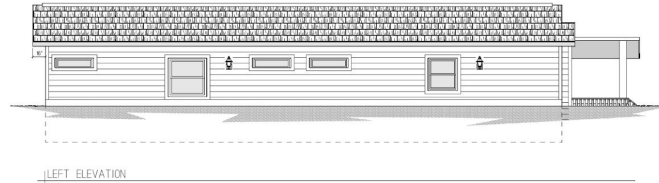

Himalia Model

CuttingEdgeHomes.net

1420 SF 2 Bedrooms 2 Bathrooms

Himalia Model

CuttingEdgeHomes.net

1420 SF 2 Bedrooms 2 Bathrooms

Himalia Model

1420 SF 2 Bedrooms 2 Bathrooms

Length: 52'-0" Width: 26'-9 1/2"