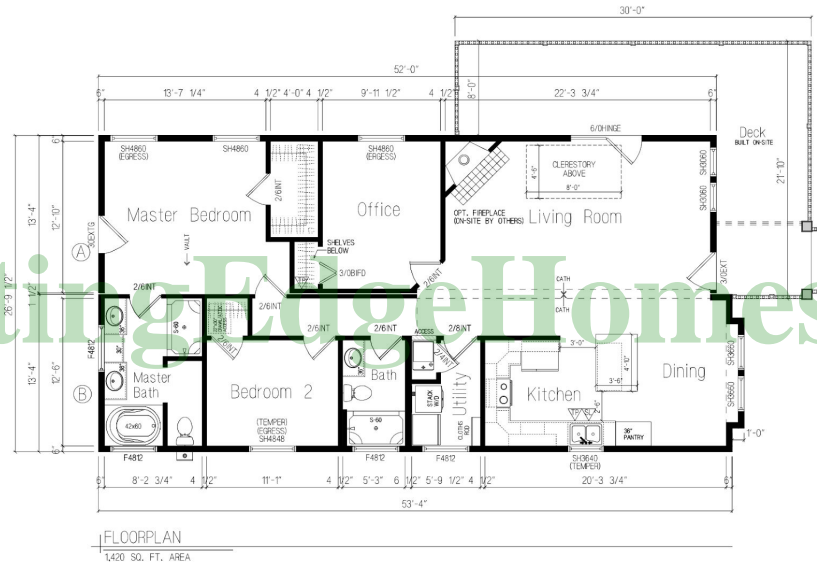

Himalia Model

CuttingEdgeHomes.net

1420 SF 2 Bedrooms 2 Bathrooms

Himalia Model

CuttingEdgeHomes.net

1420 SF 2 Bedrooms 2 Bathrooms

Himalia Model

1420 SF 2 Bedrooms 2 Bathrooms

Length: 52'-0" Width: 26'-9 1/2"