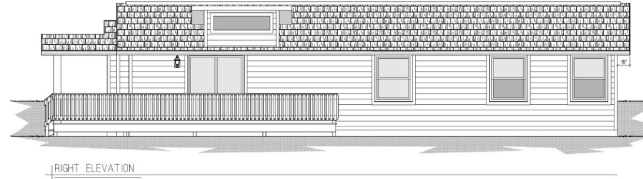

Himalia Model

CuttingEdgeHomes.net

1420 SF 2 Bedrooms 2 Bathrooms

Himalia Model

CuttingEdgeHomes.net

1420 SF 2 Bedrooms 2 Bathrooms

Himalia Model

1420 SF 2 Bedrooms 2 Bathrooms

Length: 52'-0" Width: 26'-9 1/2"