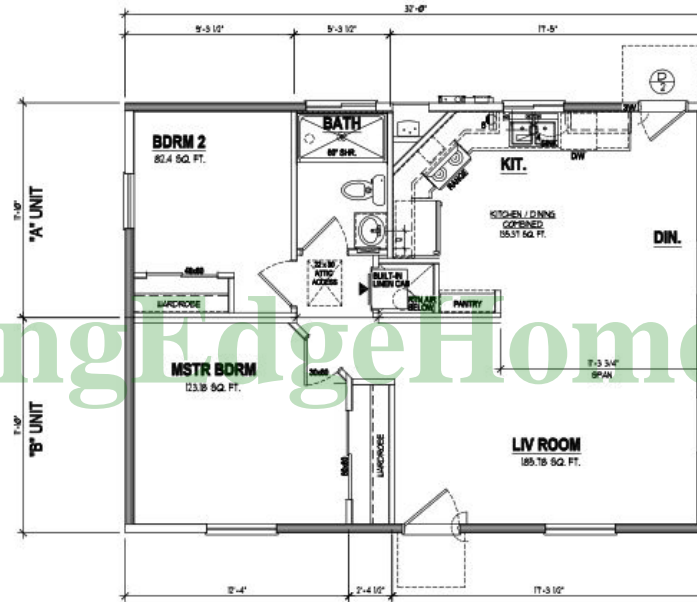

Juliet Model

FRONT DOOR SIDEWALL ELEVATION

REAR DOOR SIDEWALL ELEVATION

CuttingEdgeHomes.net

FRONT ENDWALL ELEVATION

REAR ENDWALL ELEVATION

757 SF 2 Bedrooms 1 Bathrooms

Length: 32'-0" Width: 23'-8"

Juliet Model

757 SF 2 Bedrooms 1 Bathrooms

Length: 32'-0" Width: 22'-0"