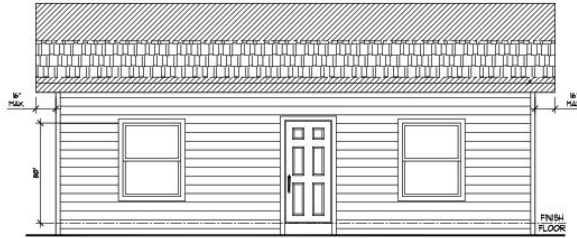

Juliet Model

FRONT DOOR SIDEWALL ELEVATION

REAR DOOR SIDEWALL ELEVATION

CuttingEdgeHomes.net

FRONT ENDWALL ELEVATION

REAR ENDWALL ELEVATION

757 SF 2 Bedrooms 1 Bathrooms

Length: 32'-0" Width: 23'-8"

Juliet Model

757 SF 2 Bedrooms 1 Bathrooms

Length: 32'-0" Width: 22'-0"