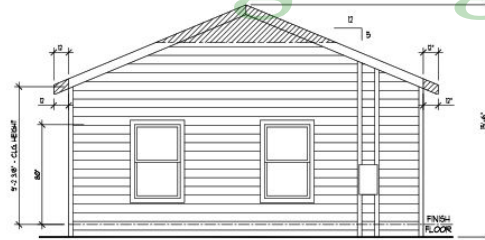

Juliet Model

FRONT DOOR SIDEWALL ELEVATION

REAR DOOR SIDEWALL ELEVATION

CuttingEdgeHomes.net

FRONT ENDWALL ELEVATION

REAR ENDWALL ELEVATION

757 SF 2 Bedrooms 1 Bathrooms

Length: 32'-0" Width: 23'-8"

Juliet Model

757 SF 2 Bedrooms 1 Bathrooms

Length: 32'-0" Width: 22'-0"