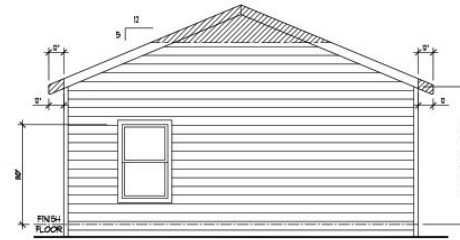

Juliet Model

FRONT DOOR SIDEWALL ELEVATION

REAR DOOR SIDEWALL ELEVATION

CuttingEdgeHomes.net

FRONT ENDWALL ELEVATION

REAR ENDWALL ELEVATION

757 SF 2 Bedrooms 1 Bathrooms

Length: 32'-0" Width: 23'-8"

Juliet Model

757 SF 2 Bedrooms 1 Bathrooms

Length: 32'-0" Width: 22'-0"