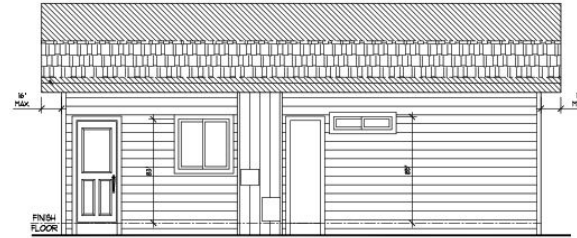

Juliet Model

FRONT DOOR SIDEWALL ELEVATION

REAR DOOR SIDEWALL ELEVATION

CuttingEdgeHomes.net

FRONT ENDWALL ELEVATION

REAR ENDWALL ELEVATION

757 SF 2 Bedrooms 1 Bathrooms

Length: 32'-0" Width: 23'-8"

Juliet Model

757 SF 2 Bedrooms 1 Bathrooms

Length: 32'-0" Width: 22'-0"