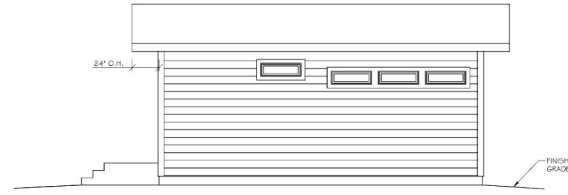

ADUdio 768 Model

FRONT ELEVATION
(OPTION 'A')

REAR ELEVATION

CuttingEdgeHomes.net

LEFT ELEVATION

RIGHT ELEVATION

768 SF 1 Bedrooms 1 Bathrooms

ADUdio 624 Model

FLOOR PLAN
AREA: 768 sq. ft.

768 SF 1 Bedrooms 1 Bathrooms

Length: 32'-0" Width: 24'-0"