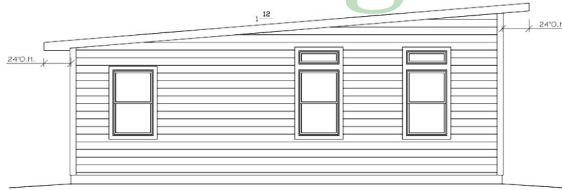

ADUdio 768 Model

FRONT ELEVATION
(OPTION 'A')

REAR ELEVATION

CuttingEdgeHomes.net

LEFT ELEVATION

RIGHT ELEVATION

768 SF 1 Bedrooms 1 Bathrooms

ADUdio 624 Model

FLOOR PLAN
AREA: 768 sq. ft.

768 SF 1 Bedrooms 1 Bathrooms

Length: 32'-0" Width: 24'-0"