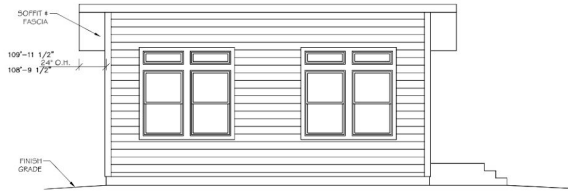

ADUdio 768 Model

FRONT ELEVATION
(OPTION 'A')

REAR ELEVATION

CuttingEdgeHomes.net

LEFT ELEVATION

RIGHT ELEVATION

768 SF 1 Bedrooms 1 Bathrooms

ADUdio 624 Model

FLOOR PLAN
AREA: 768 sq. ft.

768 SF 1 Bedrooms 1 Bathrooms

Length: 32'-0" Width: 24'-0"