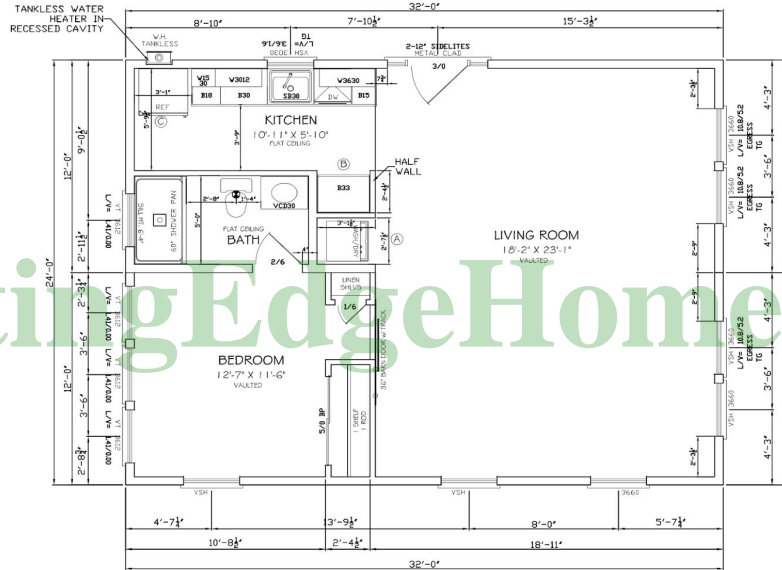

ADUdio 768 Model

FRONT ELEVATION
(OPTION 'A')

REAR ELEVATION

CuttingEdgeHomes.net

LEFT ELEVATION

RIGHT ELEVATION

768 SF 1 Bedrooms 1 Bathrooms

ADUdio 624 Model

FLOOR PLAN
AREA: 768 sq. ft.

768 SF 1 Bedrooms 1 Bathrooms

Length: 32'-0" Width: 24'-0"