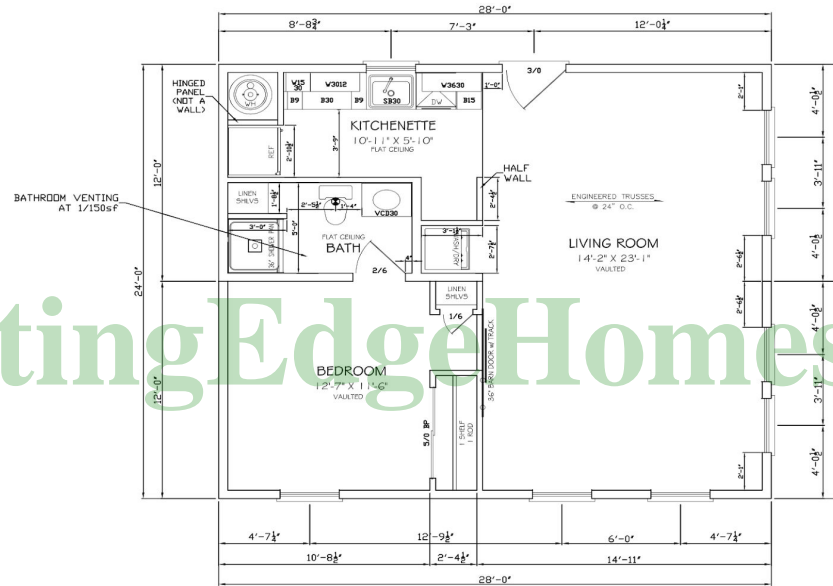

ADUdio 672 Model

672 SF 1 Bedrooms 1 Bathrooms

ADUdio 672 Model

FLOOR PLAN
AREA: 672 sq. ft.

672 SF 1 Bedrooms 1 Bathrooms

Length: 28'-0" Width: 24'-0"