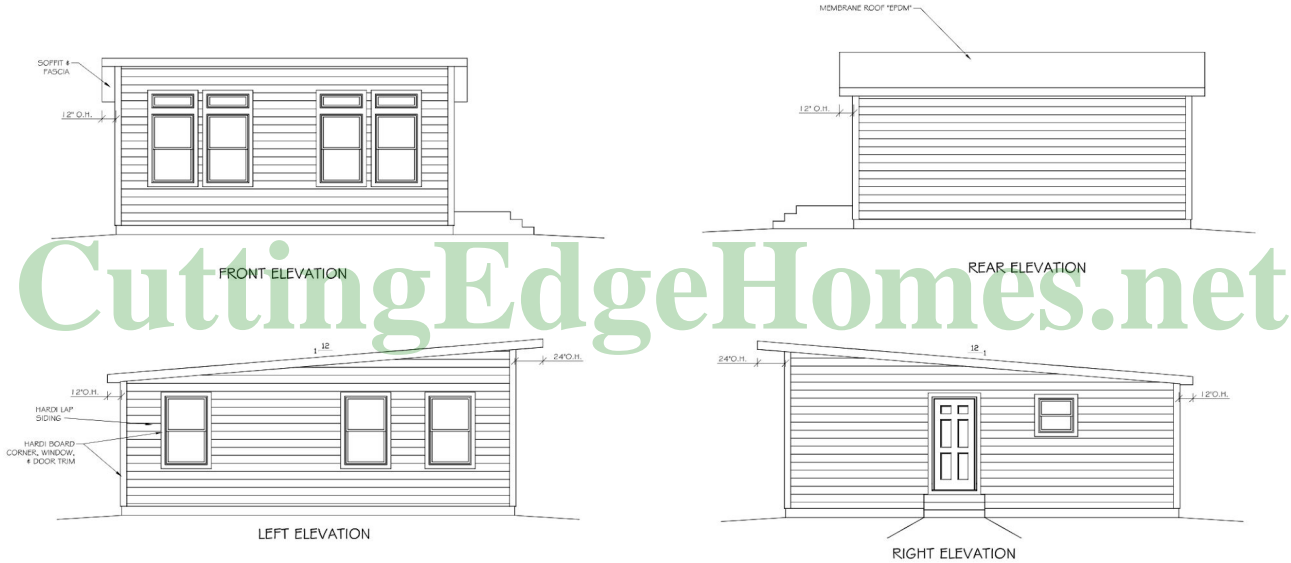

ADUdio 672 Model

672 SF 1 Bedrooms 1 Bathrooms

ADUdio 672 Model

FLOOR PLAN
AREA: 672 sq. ft.

672 SF 1 Bedrooms 1 Bathrooms

Length: 28'-0" Width: 24'-0"