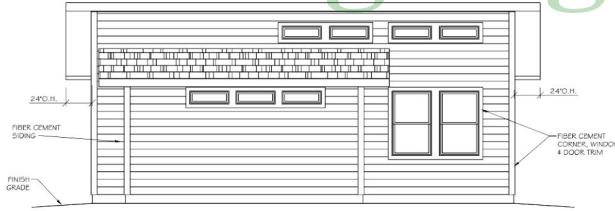

ADUdio 600 Model

FRONT ELEVATION

REAR ELEVATION

CuttingEdgeHomes.net

LEFT ELEVATION

RIGHT ELEVATION

600 SF 1 Bedrooms 1 Bathrooms

ADUdio 600 Model

600 SF 1 Bedrooms 1 Bathrooms

Length: 32'-0" Width: 24'-0"