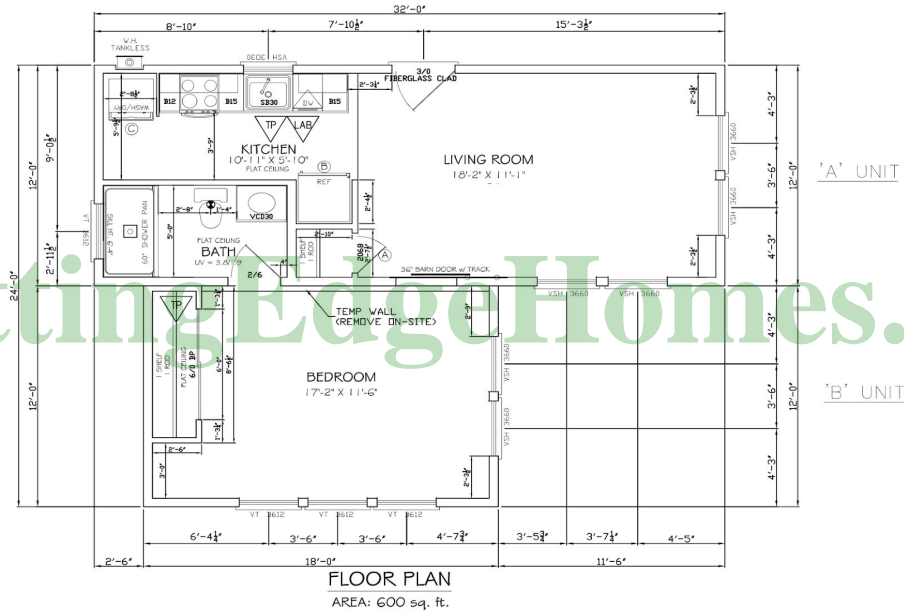

ADUdio 600 Model

FRONT ELEVATION

REAR ELEVATION

CuttingEdgeHomes.net

LEFT ELEVATION

RIGHT ELEVATION

600 SF 1 Bedrooms 1 Bathrooms

ADUdio 600 Model

600 SF 1 Bedrooms 1 Bathrooms

Length: 32'-0" Width: 24'-0"