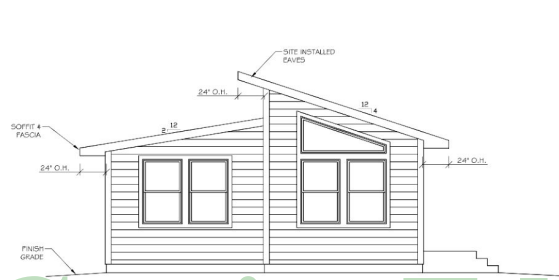

ADUdio 600 Model

FRONT ELEVATION

REAR ELEVATION

CuttingEdgeHomes.net

LEFT ELEVATION

RIGHT ELEVATION

600 SF 1 Bedrooms 1 Bathrooms

ADUdio 600 Model

600 SF 1 Bedrooms 1 Bathrooms

Length: 32'-0" Width: 24'-0"