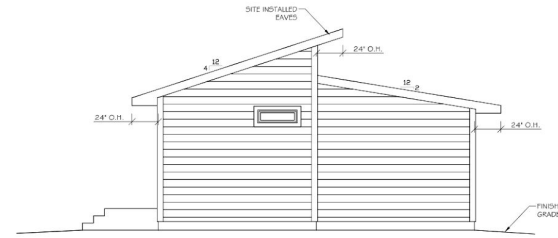

ADUdio 600 Model

FRONT ELEVATION

REAR ELEVATION

CuttingEdgeHomes.net

LEFT ELEVATION

RIGHT ELEVATION

600 SF 1 Bedrooms 1 Bathrooms

ADUdio 600 Model

600 SF 1 Bedrooms 1 Bathrooms

Length: 32'-0" Width: 24'-0"