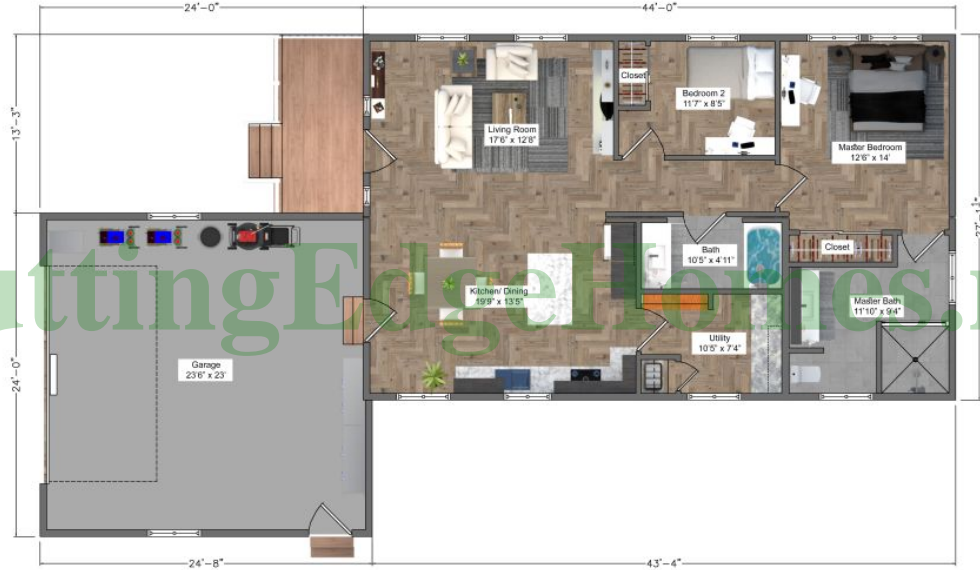

Ymir Model

1193 SF 2 Bedrooms 2 Bathrooms

Ymir Model

1193 SF 2 Bedrooms 2 Bathrooms

Ymir Model

1193 SF 2 Bedrooms 2 Bathrooms

Length: 44'-0" Width: 27'-1/2"

Ymir Model

1193 SF 2 Bedrooms 2 Bathrooms

Length: 44'-0" Width: 27'-1/2"

Ymir Model

1193 SF 2 Bedrooms 2 Bathrooms

Length: 44'-0" Width: 27'-1/2"