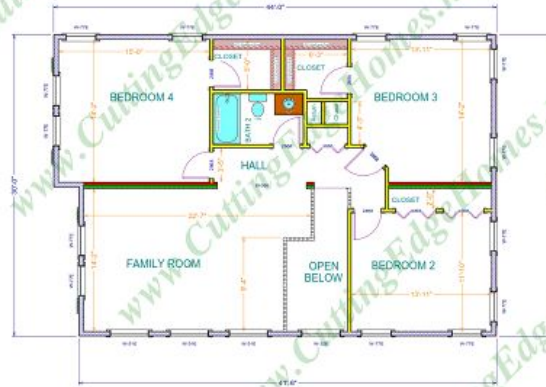

Sussex Model

2624 SF 4 Bedrooms 2.5 Bathrooms

Sussex Model

2624 SF 4 Bedrooms 2.5 Bathrooms

Length: 44'-0" Width: 30'-0"

Sussex Model

2624 SF 4 Bedrooms 2.5 Bathrooms

Length: 44'-0" Width: 30'-0"