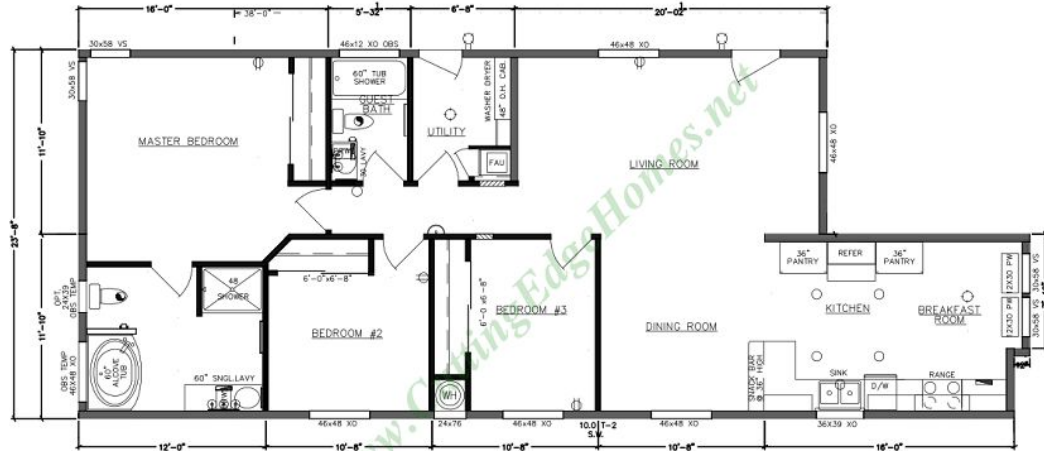

Amaranth Model

1218 SF 3 Bedrooms 2 Bathrooms

Amaranth Model

1218 SF 3 Bedrooms 2 Bathrooms

Amaranth Model

Also available in 27 ft. & 30 ft. widths - Lengths up to 66 ft. long.

1,218 SF - Amaranth

1218 SF 3 Bedrooms 2 Bathrooms

Length: 60'-0" Width: 23'-8"