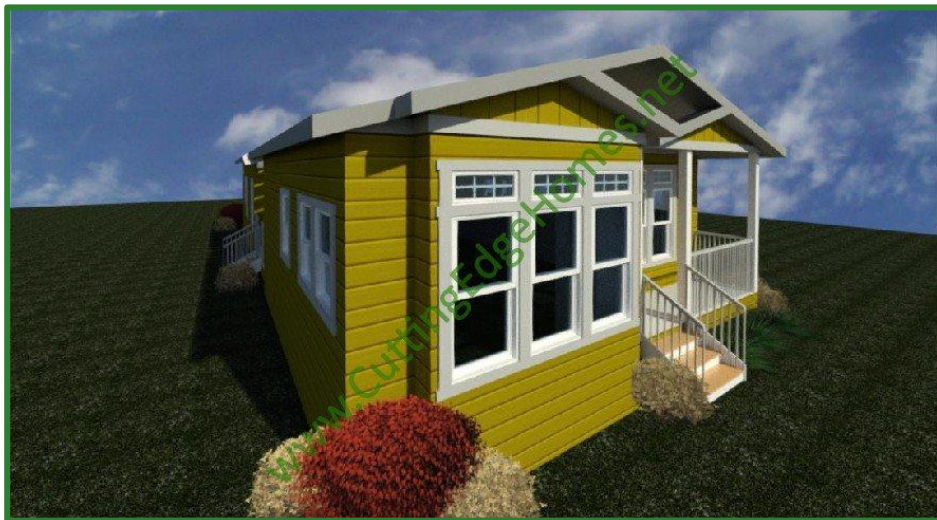

Aconite Model

1546 SF 2 Bedrooms 2 Bathrooms

Aconite Model

1546 SF 2 Bedrooms 2 Bathrooms

Aconite Model

1546 SF - Aconite

FRONT

1546 SF 2 Bedrooms 2 Bathrooms

Length: 60'-0" Width: 26'-8"

Aconite Model

1546 SF - Aconite

1546 SF 2 Bedrooms 2 Bathrooms

Length: 60'-0" Width: 26'-8"