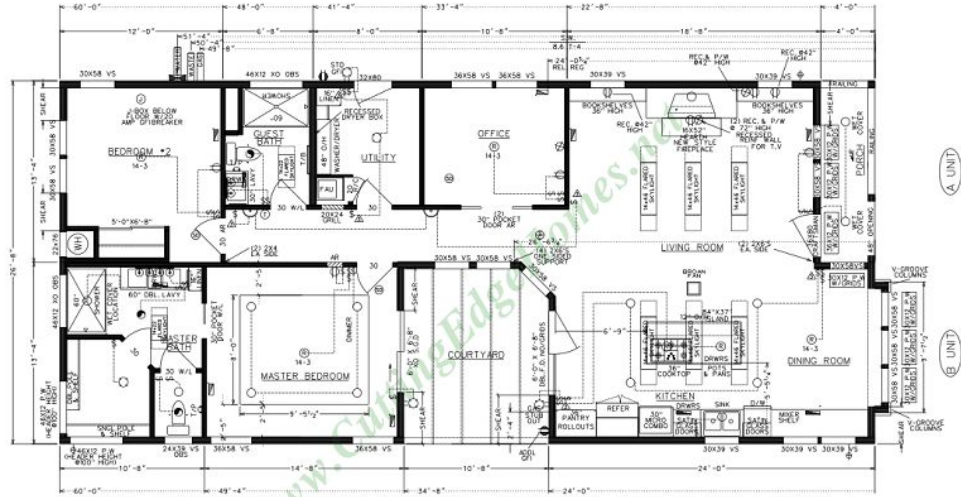

Aconite Model

1546 SF 2 Bedrooms 2 Bathrooms

Aconite Model

1546 SF 2 Bedrooms 2 Bathrooms

Aconite Model

1546 SF - Aconite

FRONT

1546 SF 2 Bedrooms 2 Bathrooms

Length: 60'-0" Width: 26'-8"

Aconite Model

1546 SF - Aconite

1546 SF 2 Bedrooms 2 Bathrooms

Length: 60'-0" Width: 26'-8"