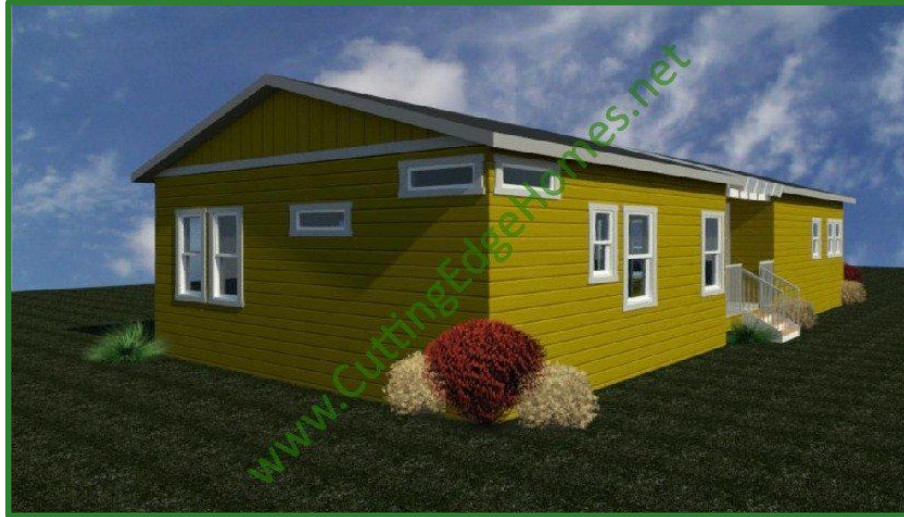

Aconite Model

1546 SF 2 Bedrooms 2 Bathrooms

Aconite Model

1546 SF 2 Bedrooms 2 Bathrooms

Aconite Model

1546 SF - Aconite

FRONT

1546 SF 2 Bedrooms 2 Bathrooms

Length: 60'-0" Width: 26'-8"

Aconite Model

1546 SF - Aconite

1546 SF 2 Bedrooms 2 Bathrooms

Length: 60'-0" Width: 26'-8"