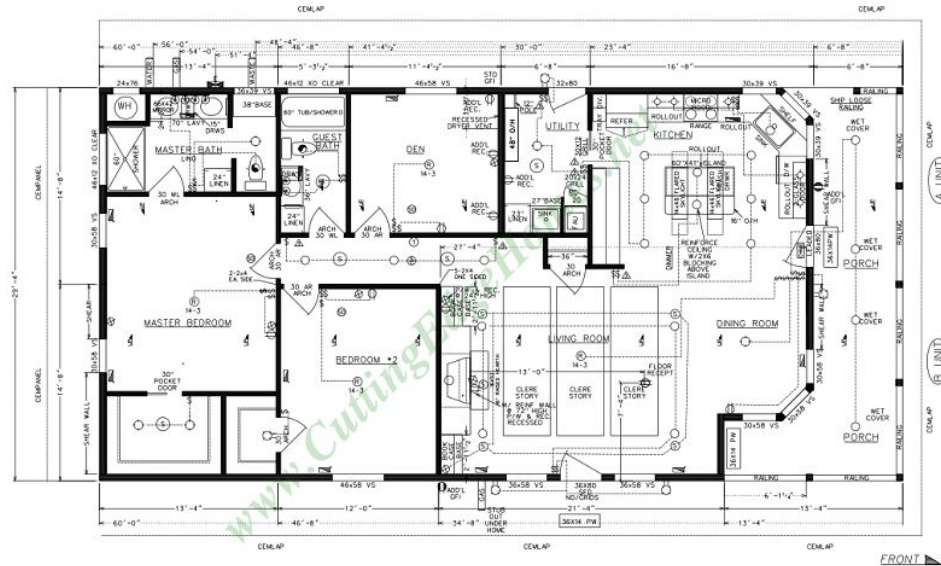

Periwinkle Model

1544 SF 2 Bedrooms 2 Bathrooms

Periwinkle Model

1544 SF 2 Bedrooms 2 Bathrooms

Periwinkle Model

1544 SF - Periwinkle

1544 SF 2 Bedrooms 2 Bathrooms

Length: 53'-4" Width: 29'-4"

Periwinkle Model

1544 SF 2 Bedrooms 2 Bathrooms

Length: 53'-4" Width: 29'-4"