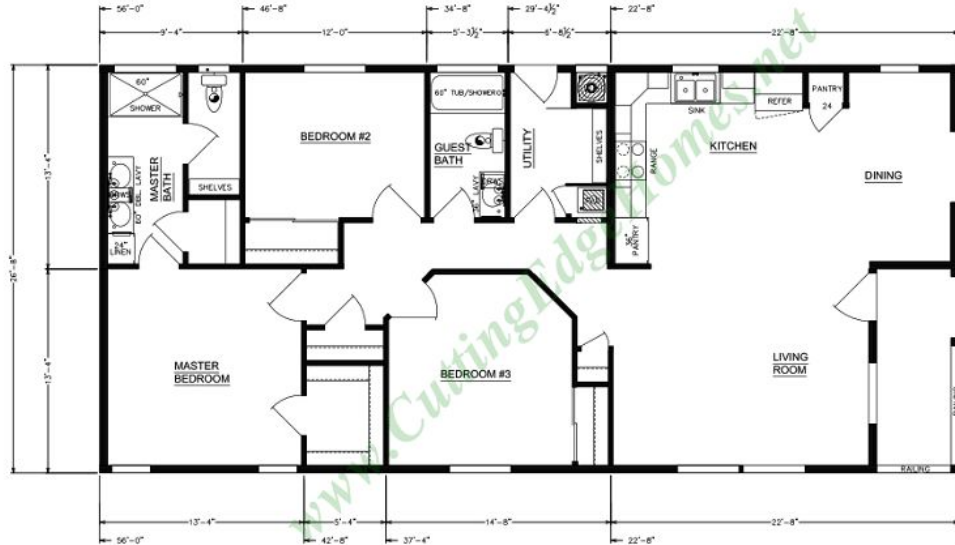

Poppy Model

1423 SF **3 Bedrooms** **2 Bathrooms**

Poppy Model

1423 SF 3 Bedrooms 2 Bathrooms

Poppy Model

Also available in 27-30 ft. widths - Lengths up to 66 ft. long.

Poppy: 1,423 SF

1423 SF 3 Bedrooms 2 Bathrooms

Length: 56'-0" Width: 26'-8"