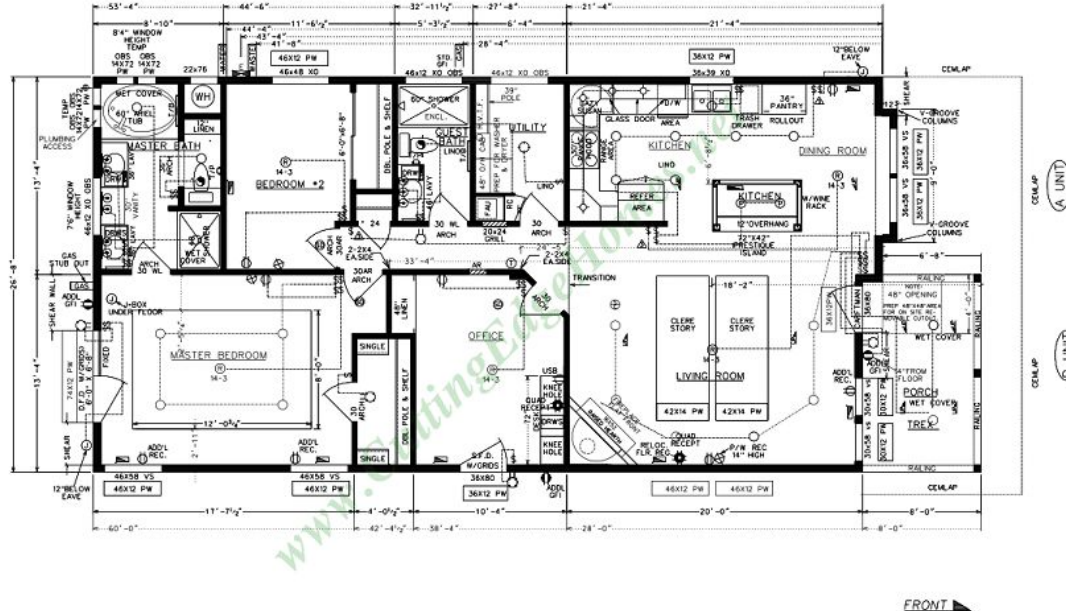

Protea Model

1404 SF 2 Bedrooms 2 Bathrooms

Protea Model

1404 SF 2 Bedrooms 2 Bathrooms

Protea Model

1404 SF - Protea

1404 SF 2 Bedrooms 2 Bathrooms

Length: 53'-4" Width: 26'-8"