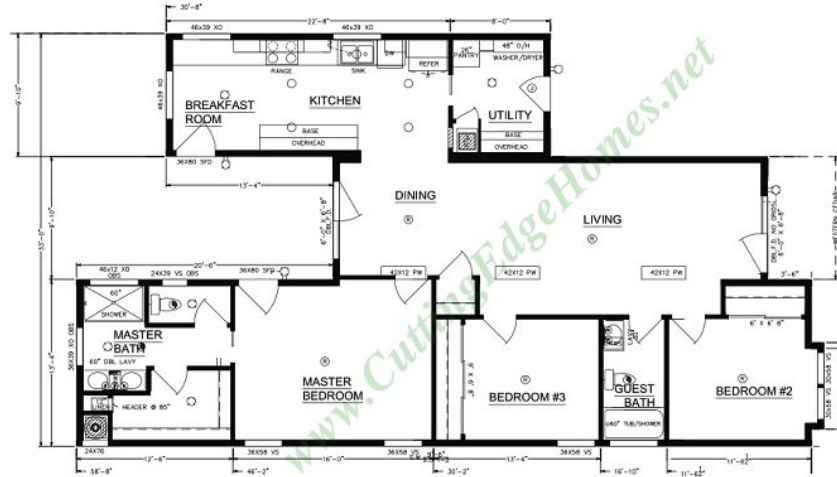

Peony Model

1385 SF 3 Bedrooms 2 Bathrooms

Peony Model

1385 SF **3 Bedrooms** **2 Bathrooms**

Peony Model

Also available in Lengths up to 66 ft. long.

Peony - 1,385 SF

1385 SF 3 Bedrooms 2 Bathrooms

Length: 58'-8" Width: 35'-0"