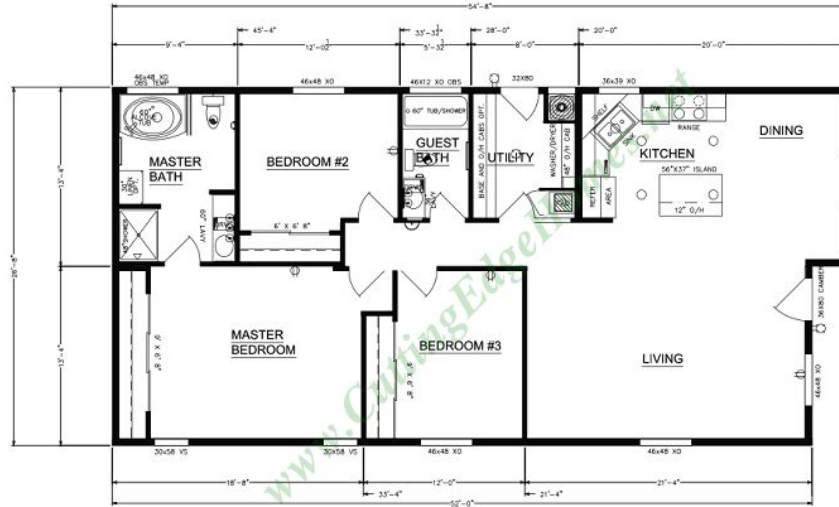

## Calla Model

**1327 SF 3 Bedrooms 2 Bathrooms**

## Calla Model

**1327 SF** **3 Bedrooms** **2 Bathrooms**

# Calla Model

Also available in 30 ft. widths - Lengths up to 66 ft. long.

1,327 SF - Calla

1327 SF 3 Bedrooms 2 Bathrooms

Length: 54'-8" Width: 26'-8"