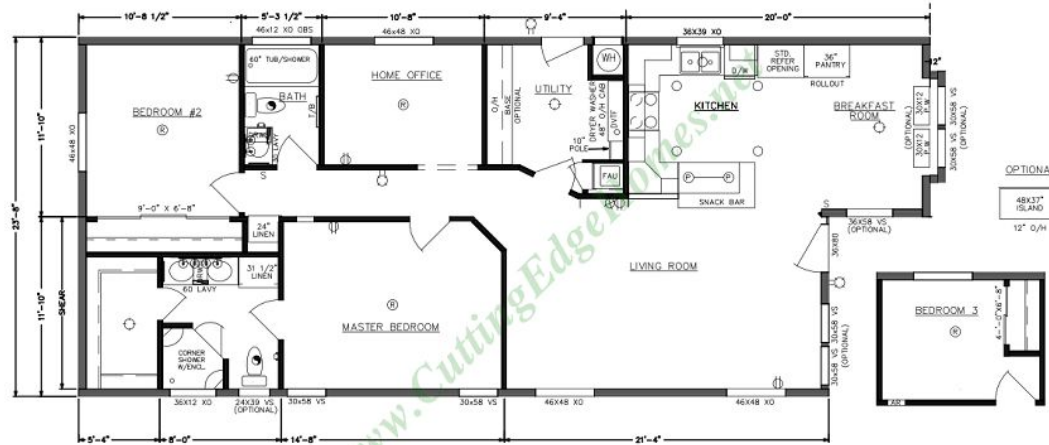

Thistle Model

1254 SF **3 Bedrooms** **2 Bathrooms**

Thistle Model

1230 SF **3 Bedrooms** **2 Bathrooms**

Thistle Model

Also available in 27 ft. & 30 ft. widths - Lengths up to 66 ft. long.

1,254 SF - Thistle

1230 SF 3 Bedrooms 2 Bathrooms

Length: 56'-0" Width: 23'-8"