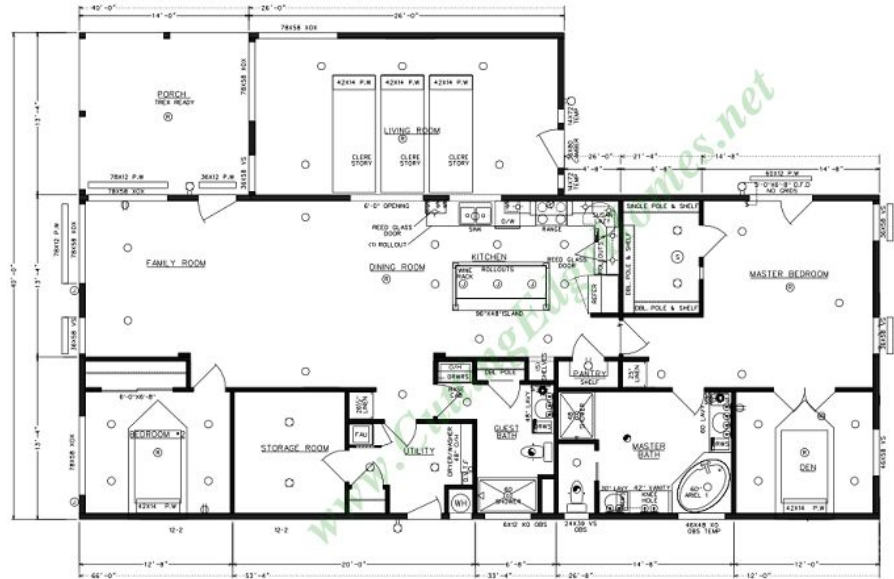

## Aster Model

2106 SF 2 Bedrooms 2 Bathrooms

## Aster Model

**2106 SF 2 Bedrooms 2 Bathrooms**

# Aster Model

Also available in Lengths up to 66 ft. long.

Aster - 2,106 SF

2106 SF 2 Bedrooms 2 Bathrooms

Length: 66'-0" Width: 40'-0"