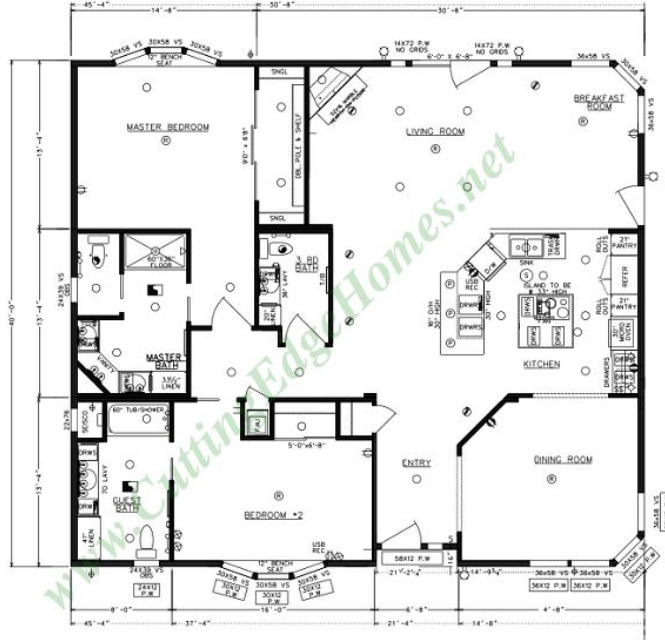

## Zinnia Model

1816 SF 2 Bedrooms 3 Bathrooms

## Zinnia Model

**1816 SF** **2 Bedrooms** **3 Bathrooms**

# Zinnia Model

Also available in Lengths up to 66 ft. long.

Zinnia - 1,816 SF

1816 SF 2 Bedrooms 3 Bathrooms

Length: 45'-4" Width: 40'-0"