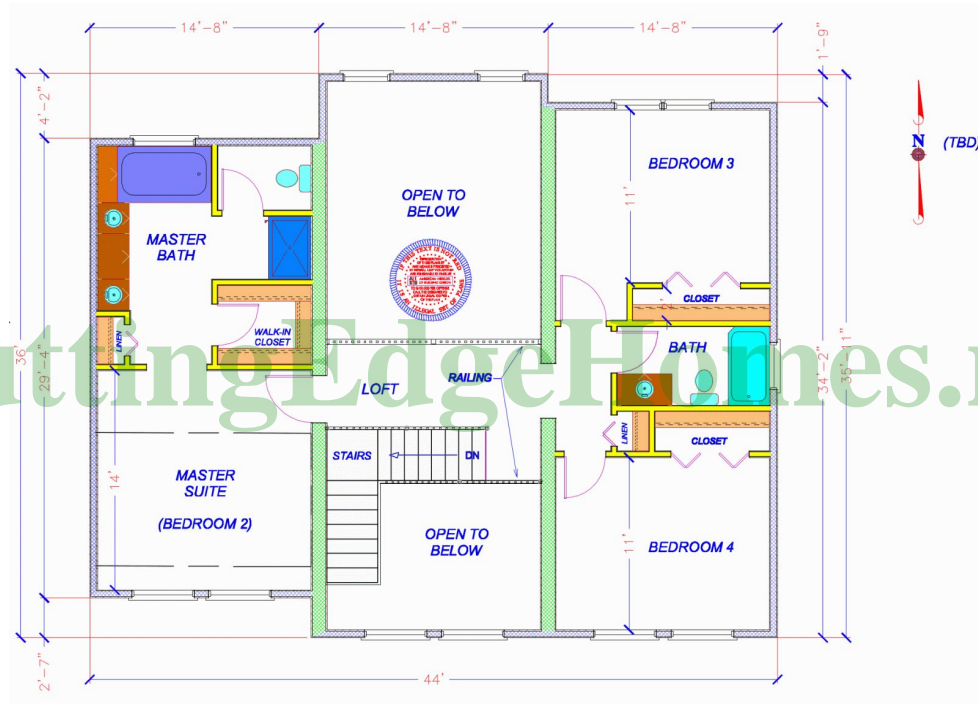

American Classic Model

3089 SF 4 Bedrooms 3.5 Bathrooms

American Classic Model

3089 SF 4 Bedrooms 3.5 Bathrooms

Length: 44'-0" Width: 36'-0"