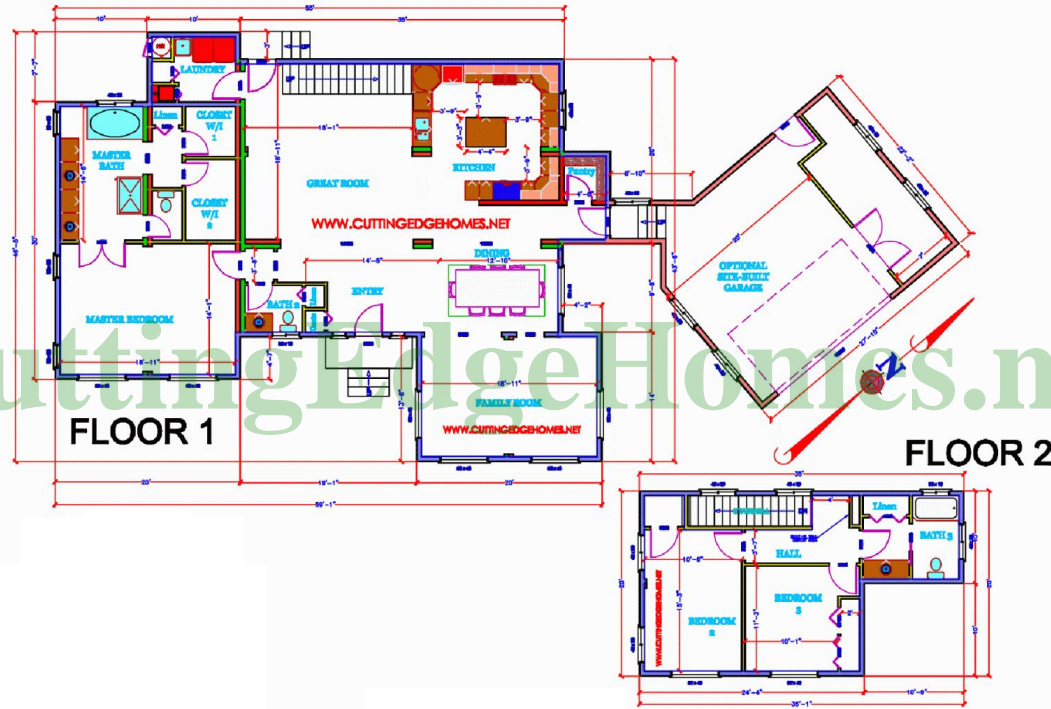

Mediterranean Model

2638 SF **3 Bedrooms** **2.5 Bathrooms**

Mediterranean Model

2638 SF 3 Bedrooms 2.5 Bathrooms

Length: 55'-0" Width: 30'-0"