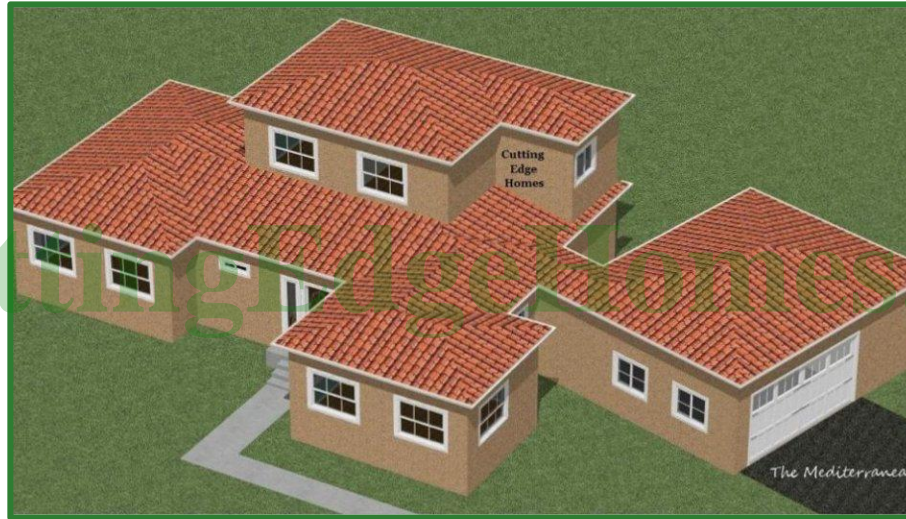

Mediterranean Model

2638 SF **3 Bedrooms** **2.5 Bathrooms**

Mediterranean Model

2638 SF 3 Bedrooms 2.5 Bathrooms

Length: 55'-0" Width: 30'-0"