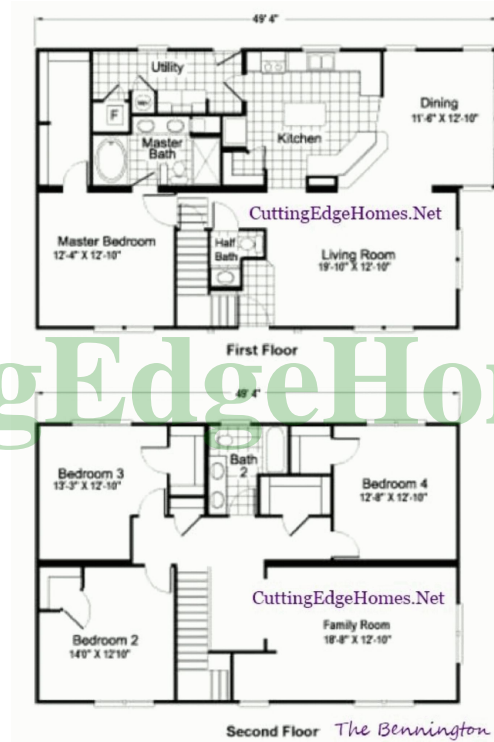

Bennington Model

2569 SF **4 Bedrooms** **2.5 Bathrooms**

Bennington Model

CuttingEdgeHomes.net

2569 SF 4 Bedrooms 2.5 Bathrooms