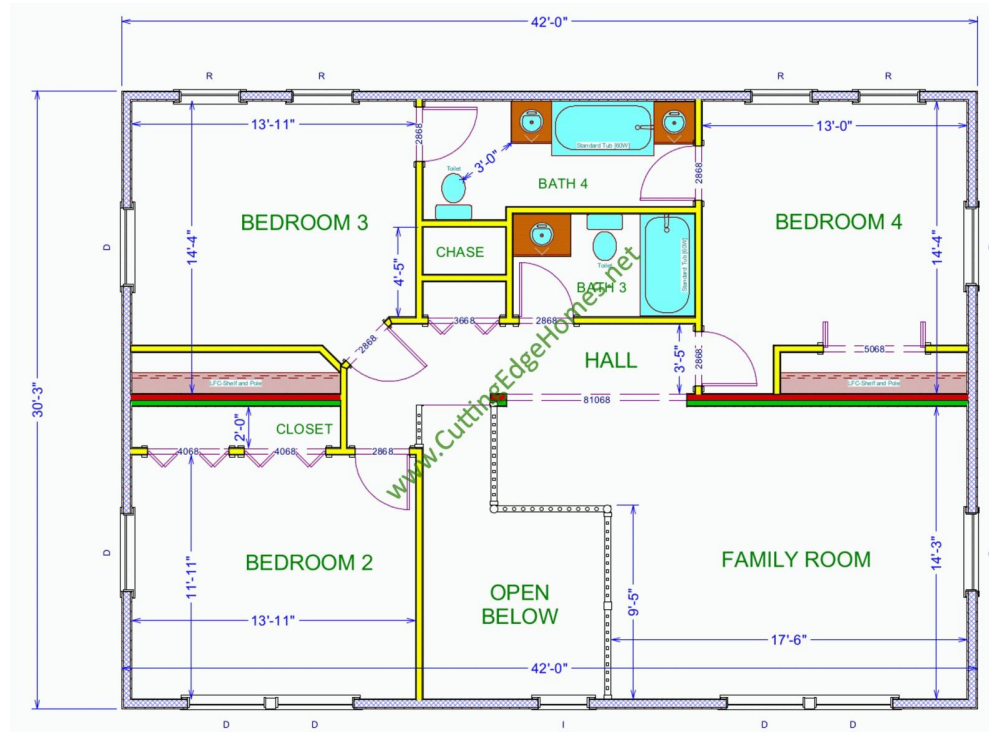

## Westchester Model

**2548 SF** **4 Bedrooms** **3.5 Bathrooms**

# Westchester Model

2548 SF 4 Bedrooms 3.5 Bathrooms

Length: 42'-0" Width: 30'-4"