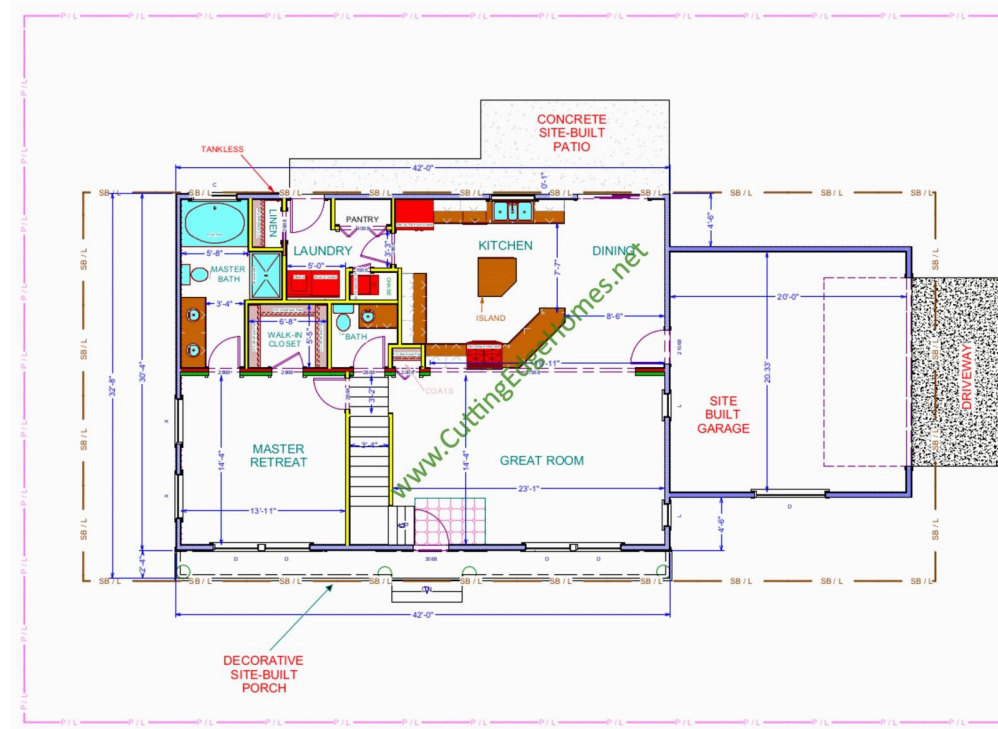

## Westchester Model

**2548 SF** **4 Bedrooms** **3.5 Bathrooms**

# Westchester Model

2548 SF 4 Bedrooms 3.5 Bathrooms

Length: 42'-0" Width: 30'-4"