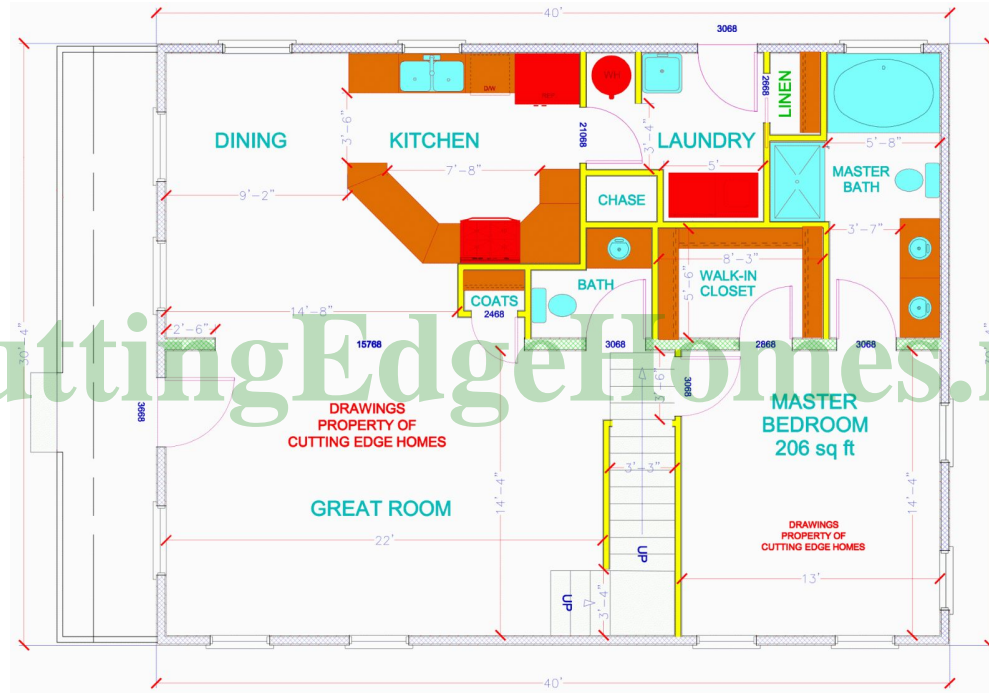

## Torrance Model

**2426 SF** **4 Bedrooms** **2.5 Bathrooms**

# Torrance Model

**2426 SF 4 Bedrooms 2.5 Bathrooms**

**Length: 40'-0" Width: 30'-4"**

# Torrance Model

2426 SF 4 Bedrooms 2.5 Bathrooms

Length: 37'-11" Width: 31'-4"