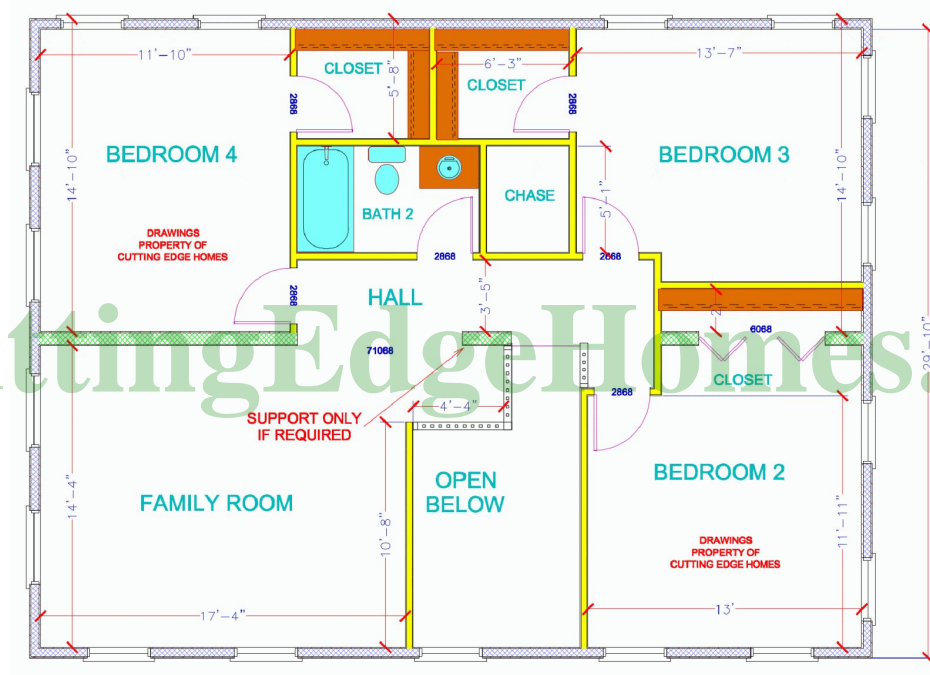

## Torrance Model

**2426 SF** **4 Bedrooms** **2.5 Bathrooms**

# Torrance Model

**2426 SF 4 Bedrooms 2.5 Bathrooms**

**Length: 40'-0" Width: 30'-4"**

# Torrance Model

2426 SF 4 Bedrooms 2.5 Bathrooms

Length: 37'-11" Width: 31'-4"