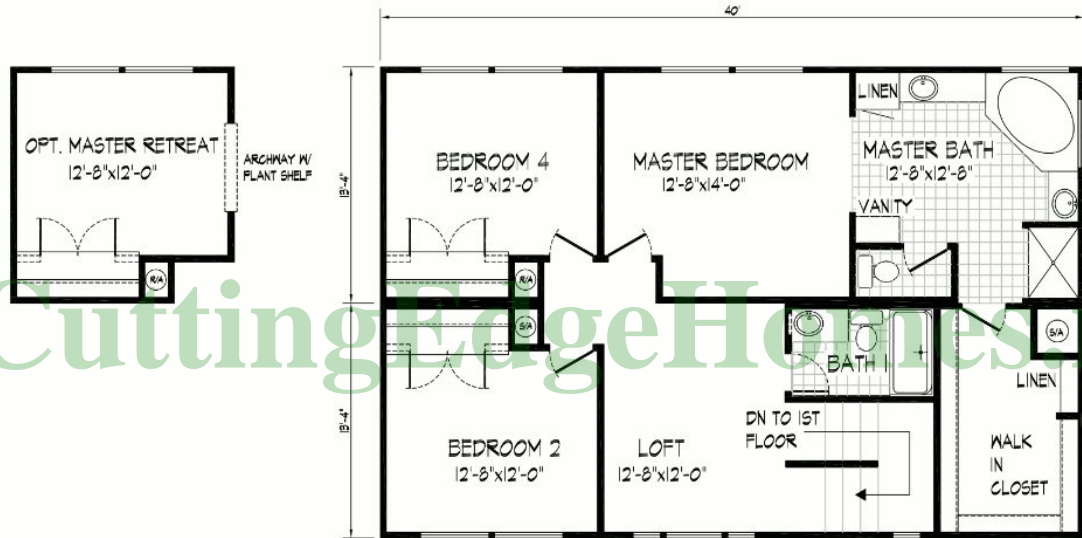

## Claremont Model

**2148 SF 4 Bedrooms 2.5 Bathrooms**

# Claremont Model

2148 SF 4 Bedrooms 2.5 Bathrooms

Length: 40'-0" Width: 26'-8"

# Claremont Model

SECOND FLOOR PLAN  
APP. 1074 SF

**2148 SF** 4 Bedrooms **2.5** Bathrooms

Length: **40'-0"** Width: **26'-8"**