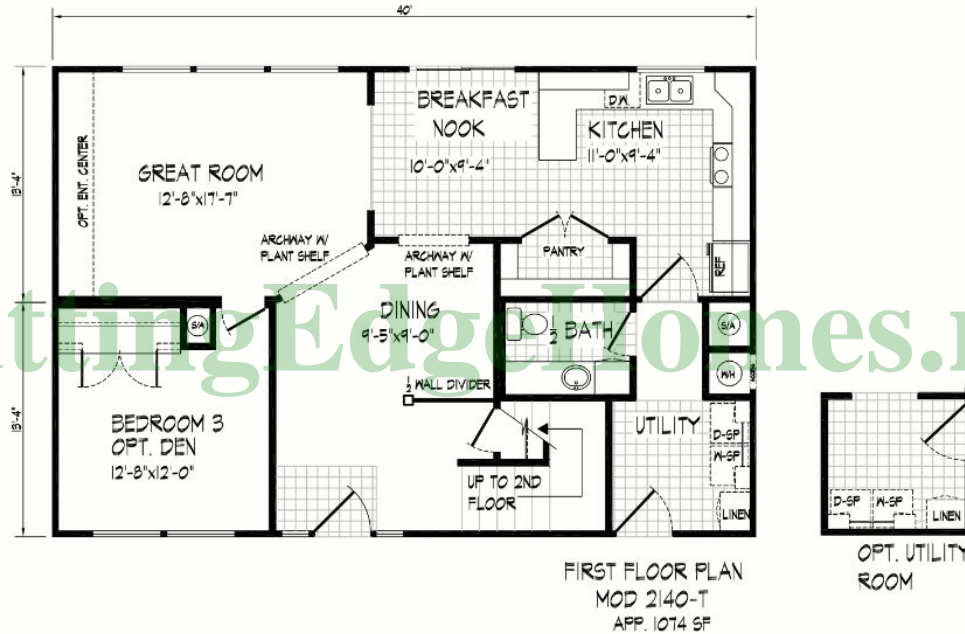

## Claremont Model

**2148 SF 4 Bedrooms 2.5 Bathrooms**

# Claremont Model

2148 SF 4 Bedrooms 2.5 Bathrooms

Length: 40'-0" Width: 26'-8"

# Claremont Model

SECOND FLOOR PLAN  
APP. 1074 SF

**2148 SF** 4 Bedrooms **2.5** Bathrooms

Length: **40'-0"** Width: **26'-8"**