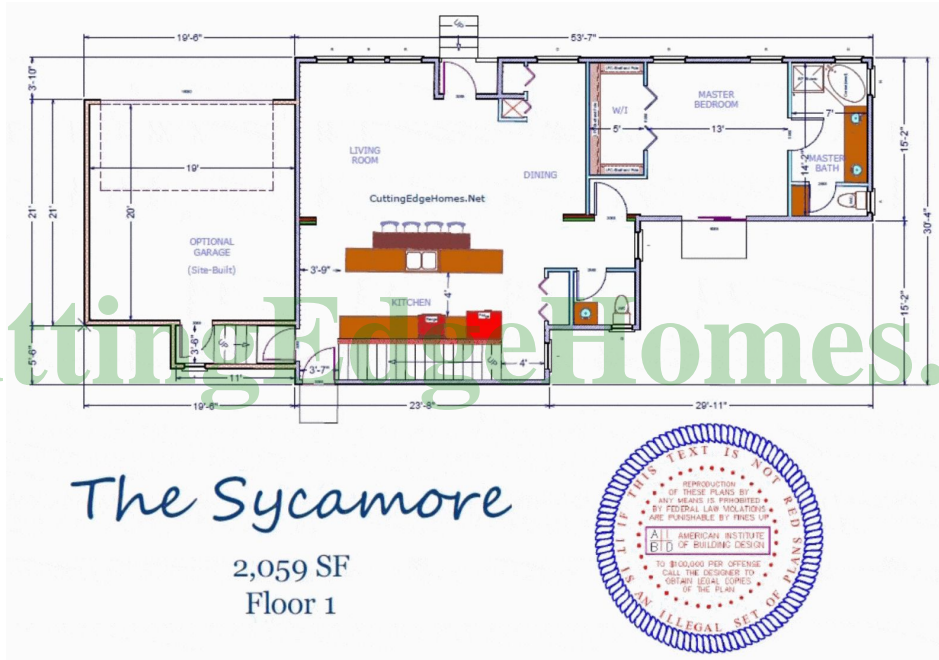

# Sycamore Model

**2059 SF 4 Bedrooms 2.5 Bathrooms**

# Sycamore Model

**2059 SF** 4 Bedrooms **2.5** Bathrooms

Length: **53'-7"** Width: **30'-4"**

# Sycamore Model

CuttingEdgeHomes.net

*The Sycamore*

2,059 SF  
Floor 2

**2059 SF 4 Bedrooms 2.5 Bathrooms**

**Length: 51'-7" Width: 27'-0"**