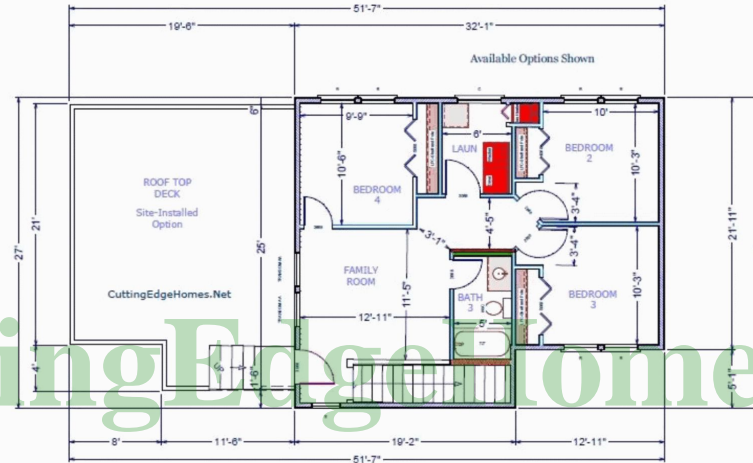

# Sycamore Model

**2059 SF 4 Bedrooms 2.5 Bathrooms**

# Sycamore Model

**2059 SF** 4 Bedrooms **2.5** Bathrooms

Length: **53'-7"** Width: **30'-4"**

# Sycamore Model

CuttingEdgeHomes.net

*The Sycamore*

2,059 SF  
Floor 2

**2059 SF 4 Bedrooms 2.5 Bathrooms**

**Length: 51'-7" Width: 27'-0"**