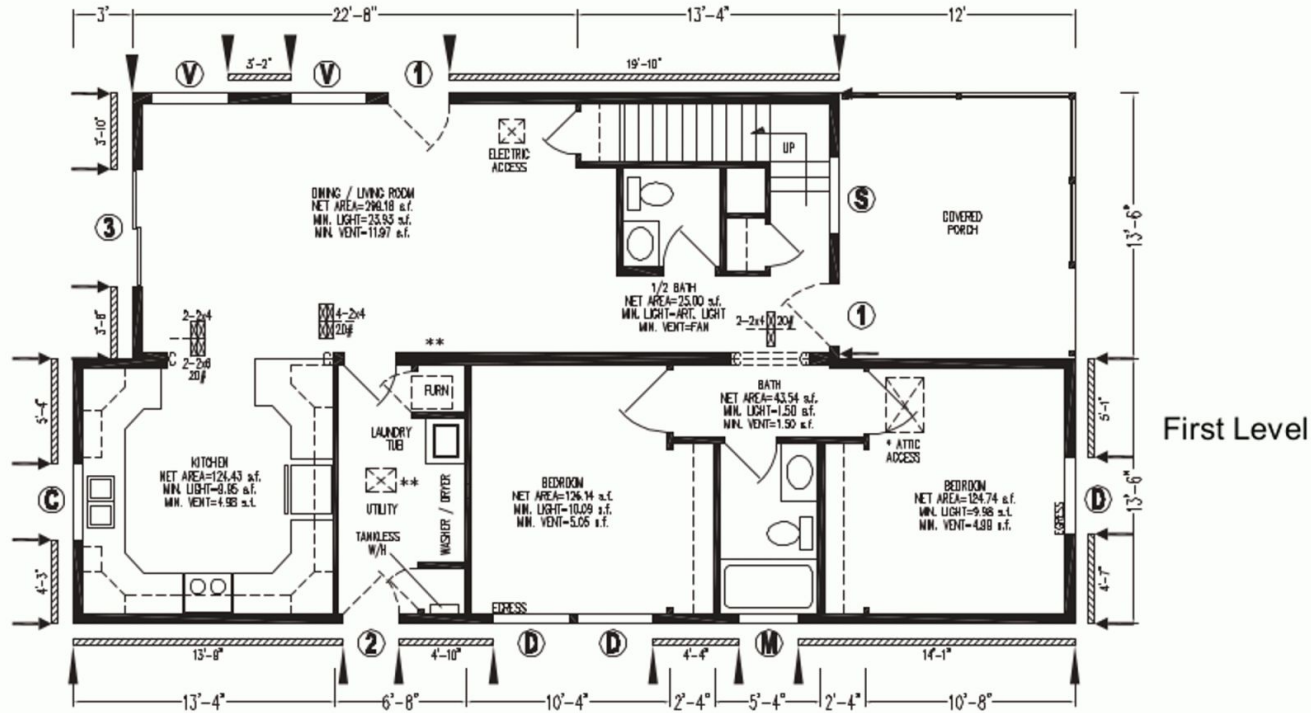

Alameda Model

1617 SF **3 Bedrooms** **2.5 Bathrooms**

Alameda Model

1617 SF 3 Bedrooms 2.5 Bathrooms

Length: 51'-0" Width: 27'-0"

Alameda Model

2nd Level

1617 SF 3 Bedrooms 2.5 Bathrooms

Length: 36'-0" Width: 13'-6"