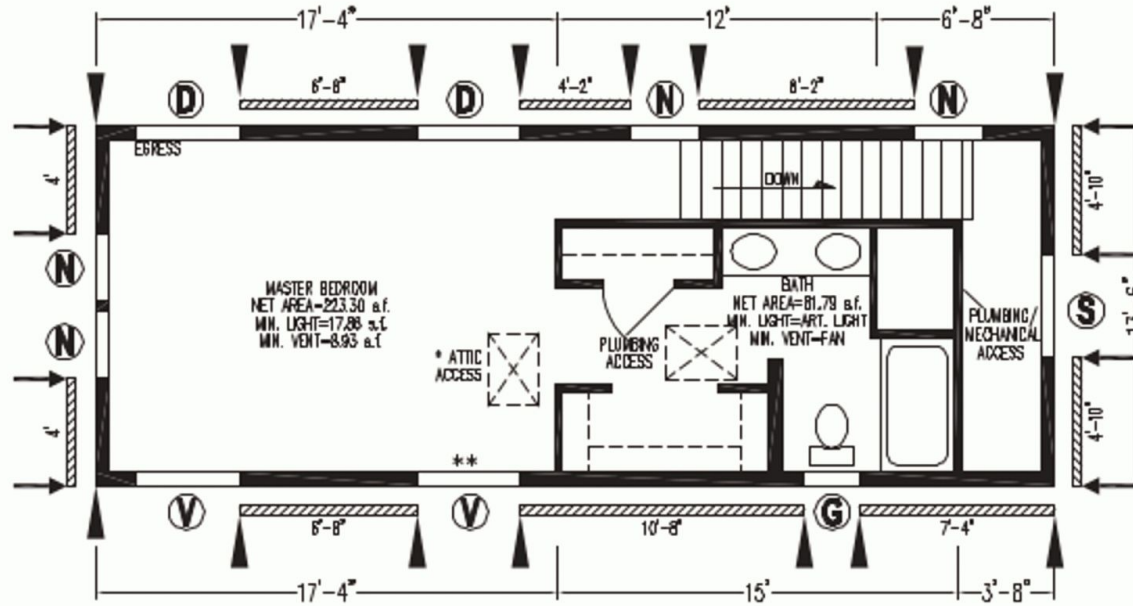

Alameda Model

1617 SF **3 Bedrooms** **2.5 Bathrooms**

Alameda Model

1617 SF 3 Bedrooms 2.5 Bathrooms

Length: 51'-0" Width: 27'-0"

Alameda Model

2nd Level

1617 SF 3 Bedrooms 2.5 Bathrooms

Length: 36'-0" Width: 13'-6"