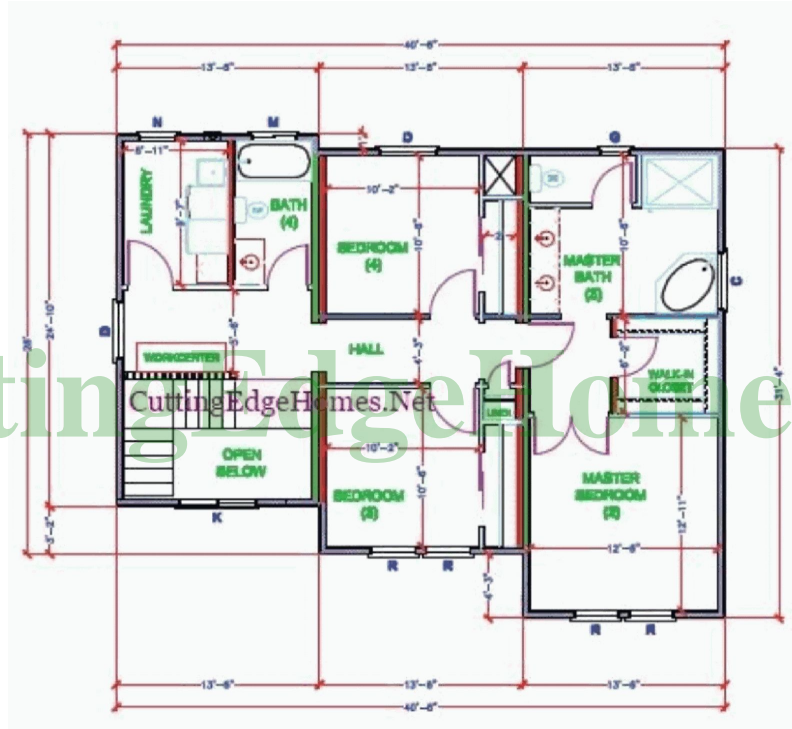

Opal Model

1600 SF **3 Bedrooms** **2 Bathrooms**

Opal Model

1600 SF 3 Bedrooms 2 Bathrooms

Length: 40'-0" Width: 20'-0"

Opal Model

1600 SF 3 Bedrooms 2 Bathrooms

Length: 40'-0" Width: 20'-0"