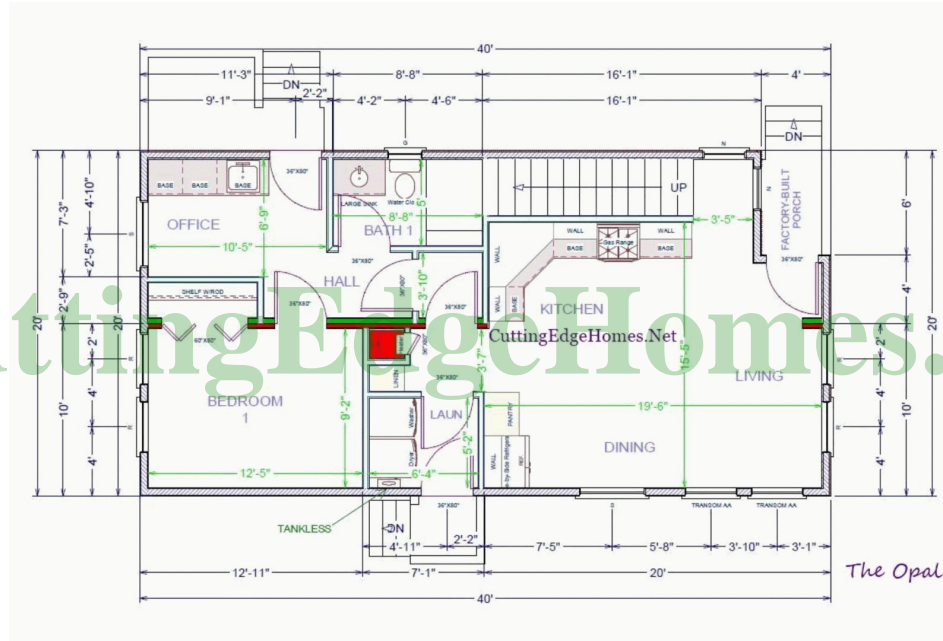

Opal Model

1600 SF **3 Bedrooms** **2 Bathrooms**

Opal Model

1600 SF 3 Bedrooms 2 Bathrooms

Length: 40'-0" Width: 20'-0"

Opal Model

1600 SF 3 Bedrooms 2 Bathrooms

Length: 40'-0" Width: 20'-0"