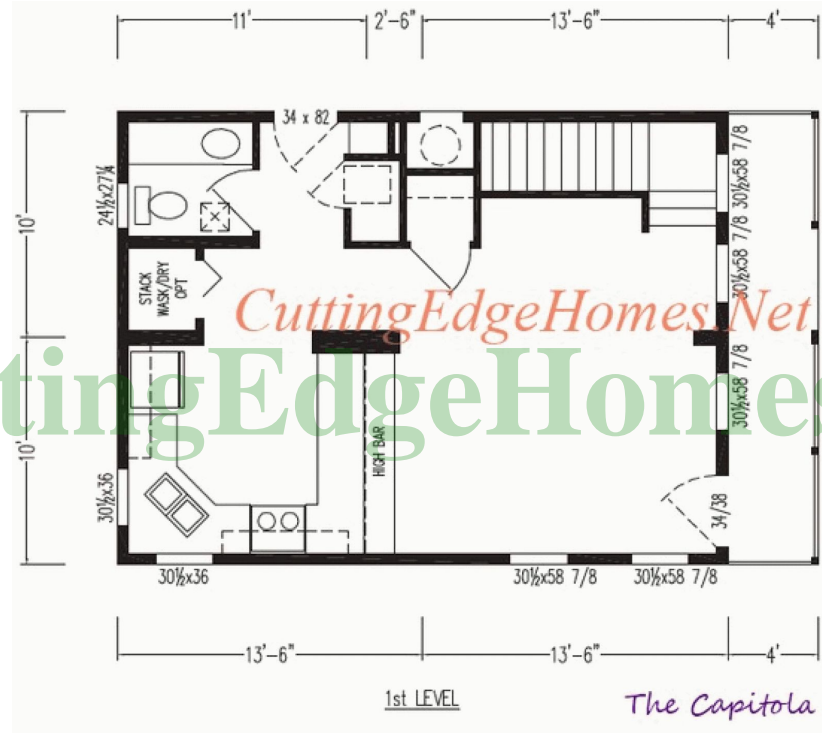

## Capitola Model

**1140 SF** **2 Bedrooms** **2.5 Bathrooms**

# Capitola Model

**1140 SF 2 Bedrooms 2.5 Bathrooms**

**Length: 27'-0" Width: 20'-0"**