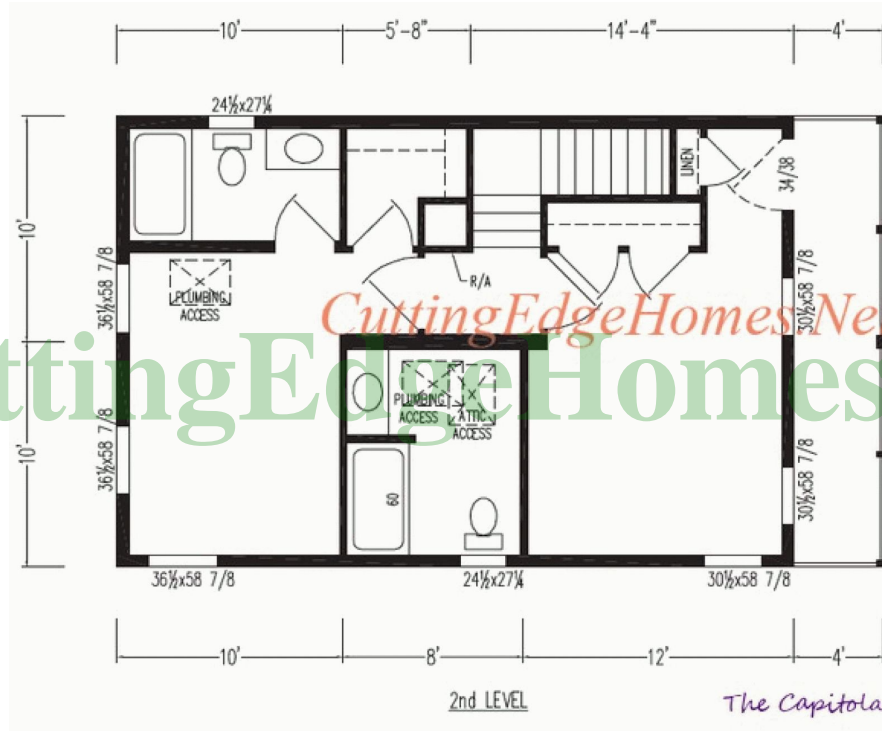

## Capitola Model

**1140 SF** **2 Bedrooms** **2.5 Bathrooms**

# Capitola Model

**1140 SF 2 Bedrooms 2.5 Bathrooms**

**Length: 27'-0" Width: 20'-0"**