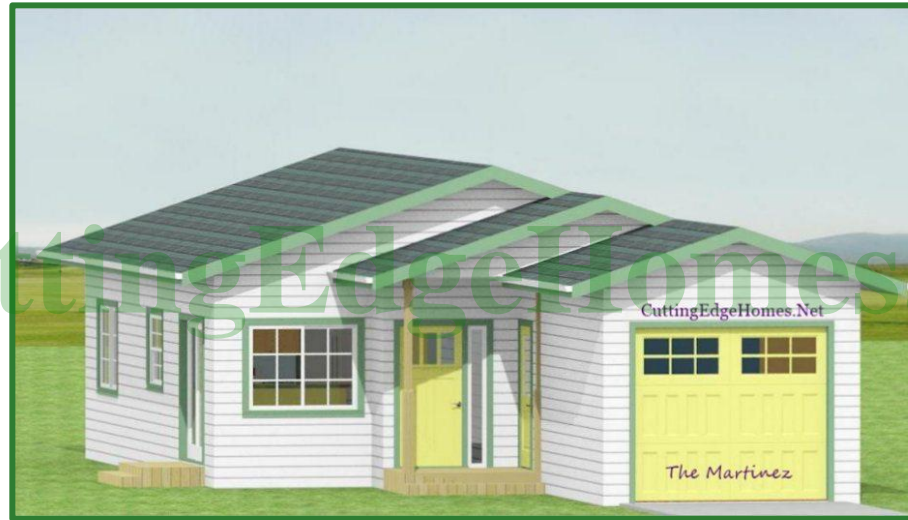

Martinez Model

991 SF 2 Bedrooms 2 Bathrooms

Martinez Model

991 SF 2 Bedrooms 2 Bathrooms

Length: 59'-0" Width: 26'-0"