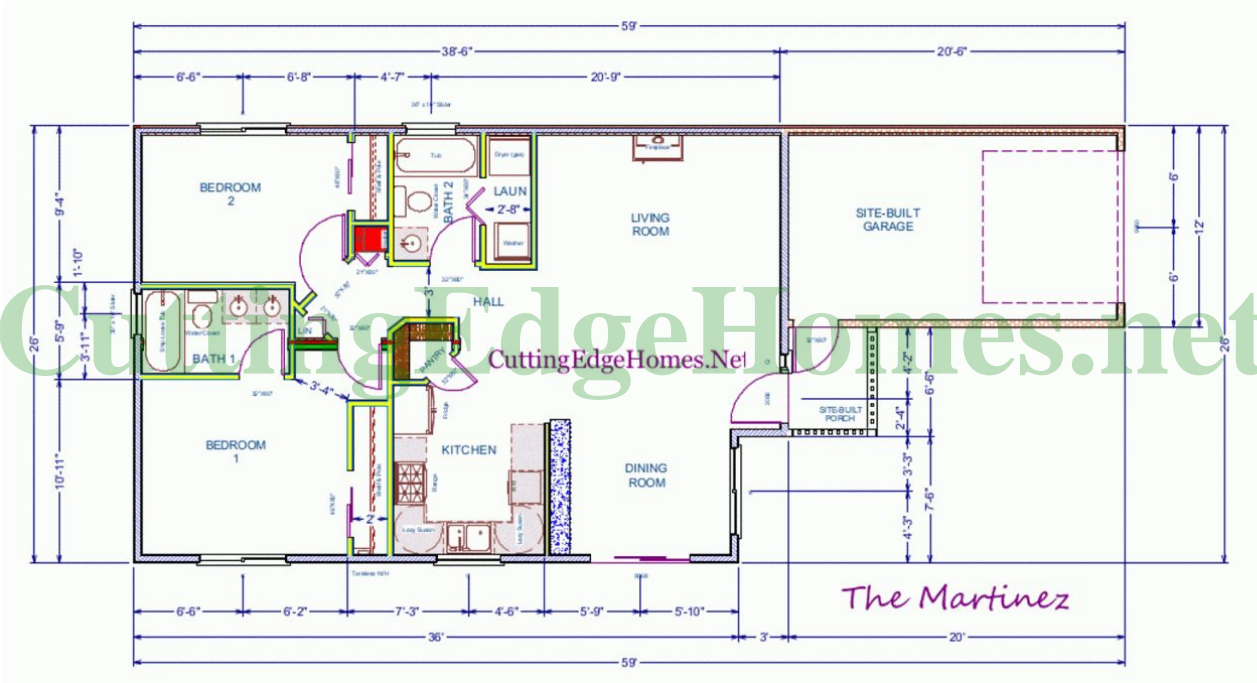

Martinez Model

991 SF 2 Bedrooms 2 Bathrooms

Martinez Model

991 SF 2 Bedrooms 2 Bathrooms

Length: 59'-0" Width: 26'-0"