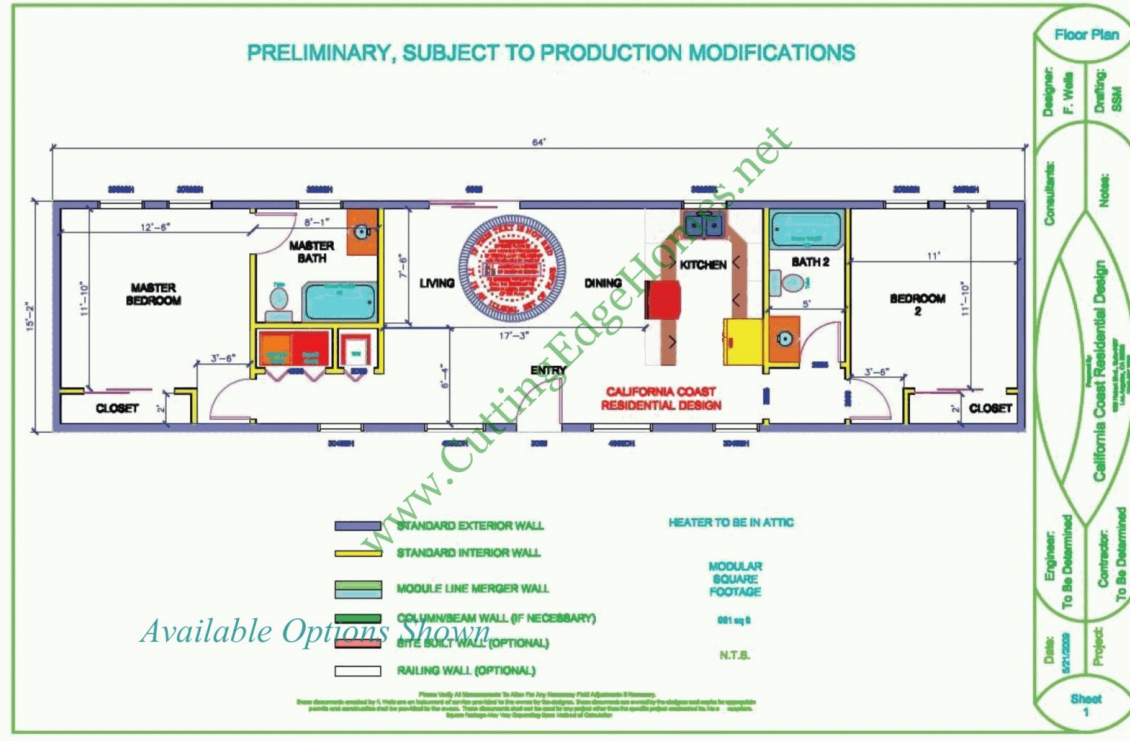

Starter Home Model

970 SF 2 Bedrooms 2 Bathrooms

Starter Home Model

970 SF 2 Bedrooms 2 Bathrooms

Length: 64'-0" Width: 15'-2"