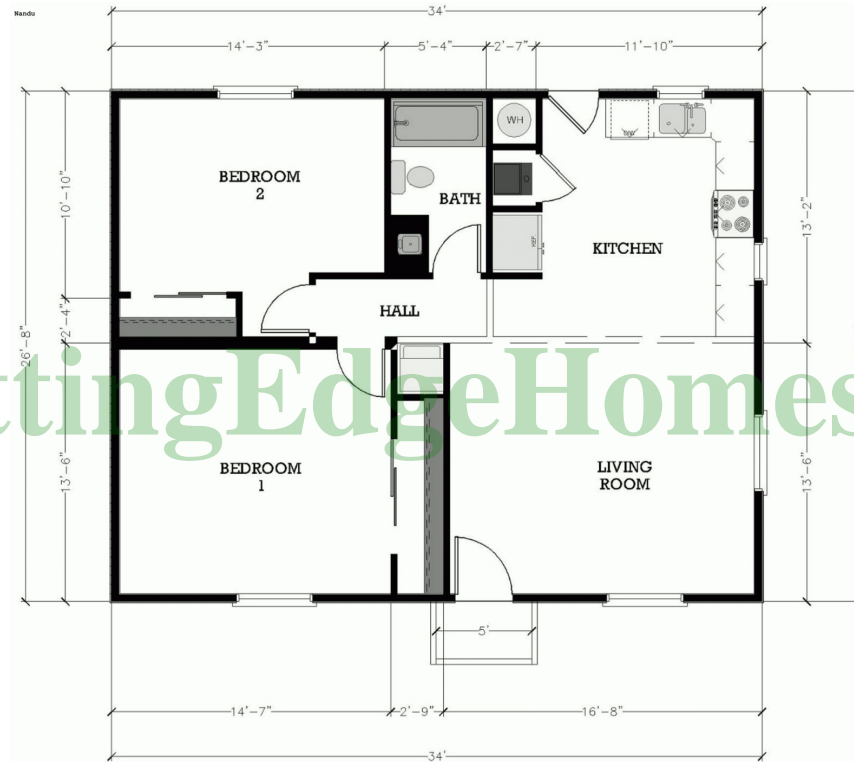

PROPERTY OF
CUTTING EDGE HOMES INC.
WWW.CUTTINGEDGEHOMES.NET

CALIFORNIA VERSION
AVAILABLE OPTIONS SHOWN

906 SF 2 Bedrooms 1 Bathrooms

Nandu Model

906 SF 2 Bedrooms 1 Bathrooms

Nandu Model

CuttingEdgeHomes.net

906 SF 2 Bedrooms 1 Bathrooms

Length: 34'-0" Width: 26'-8"

Nandu Model

906 SF 2 Bedrooms 1 Bathrooms

Length: 34'-0" Width: 26'-8"