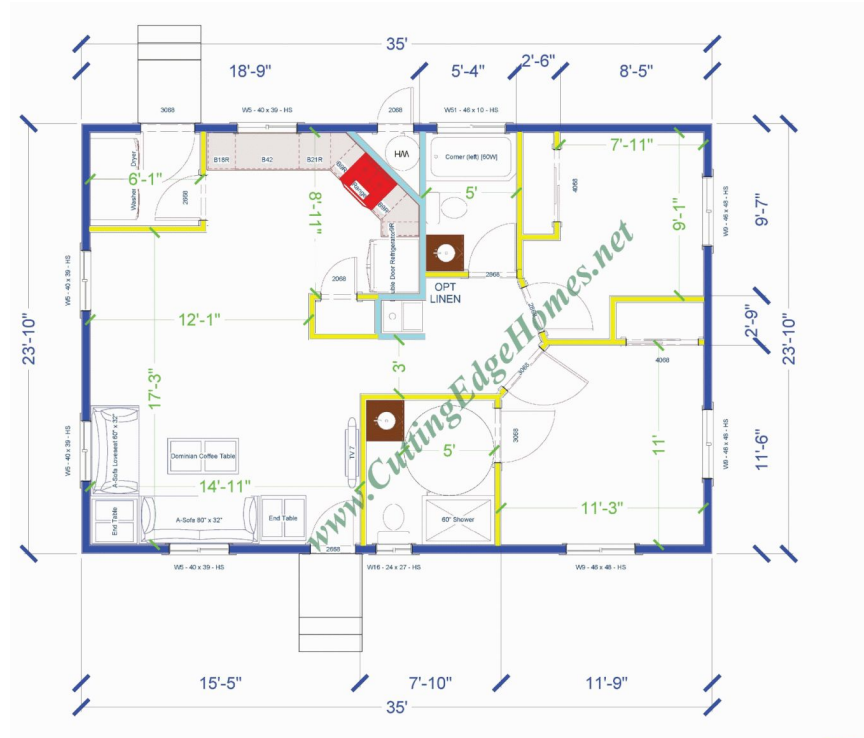

Backyard Villa Model

834 SF 2 Bedrooms 2 Bathrooms

Backyard Villa Model

834 SF 2 Bedrooms 2 Bathrooms

Length: 35'-0" Width: 23'-10"