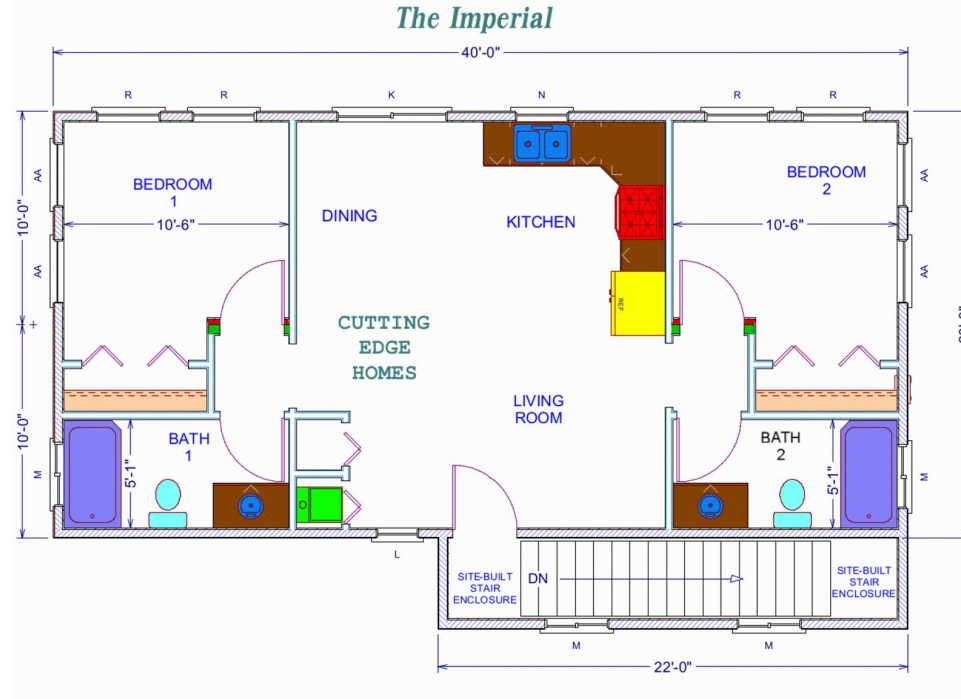

Imperial Model

800 SF 2 Bedrooms 2 Bathrooms

Imperial Model

800 SF 2 Bedrooms 2 Bathrooms

Length: 40'-0" Width: 20'-0"