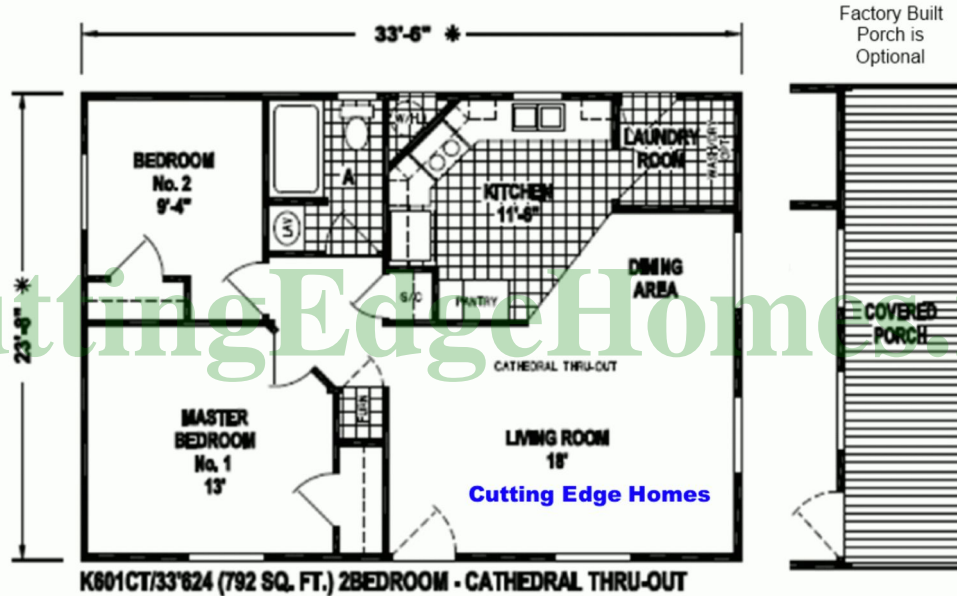

# Granny Flat Model

**792 SF 2 Bedrooms 1 Bathrooms**

# Granny Flat Model

792 SF 2 Bedrooms 1 Bathrooms

Length: 33'-6" Width: 23'-8"