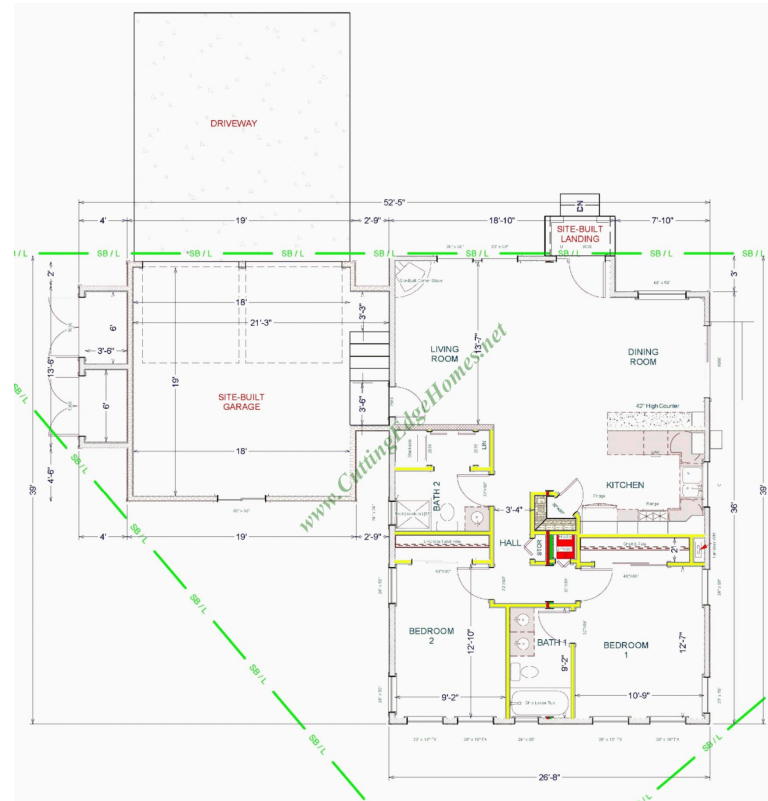

South Lake Model

1015 SF 2 Bedrooms 2 Bathrooms

South Lake Model

1015 SF 2 Bedrooms 2 Bathrooms

South Lake Model

1015 SF 2 Bedrooms 2 Bathrooms

Length: 52'-5" Width: 39'-0"