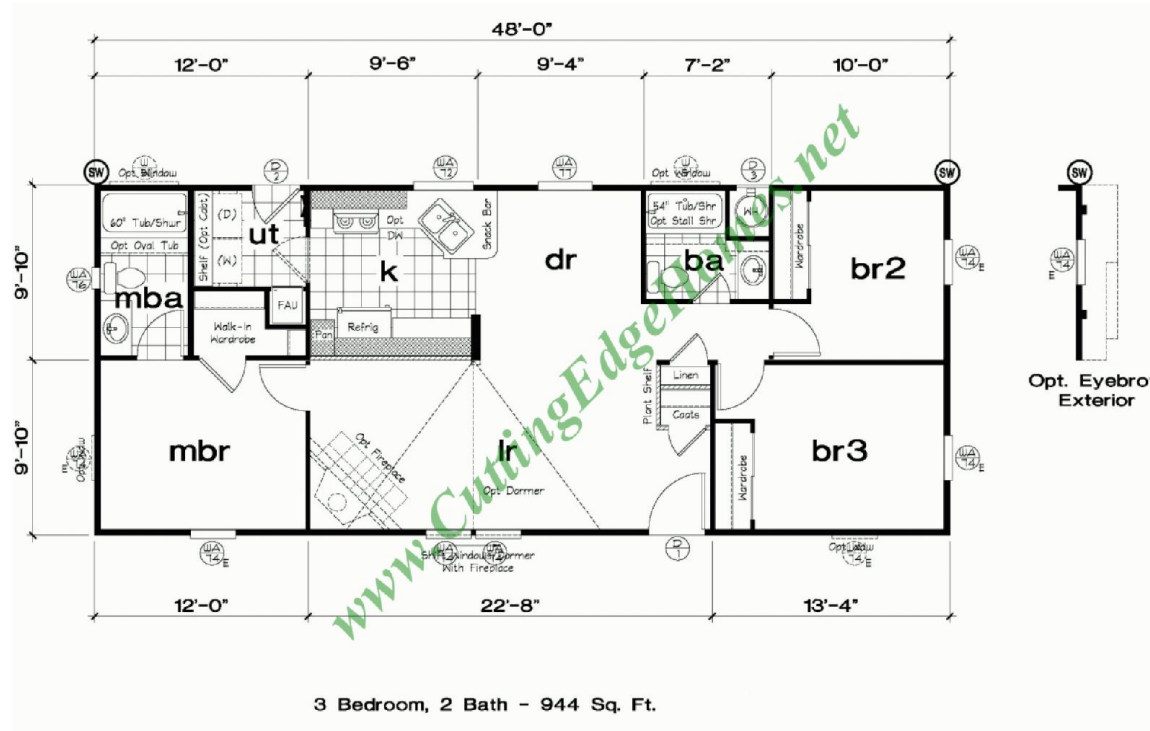

Eventide Model

944 SF 3 Bedrooms 2 Bathrooms

Eventide Model

944 SF 3 Bedrooms 2 Bathrooms

Length: 48'-0" Width: 19'-8"