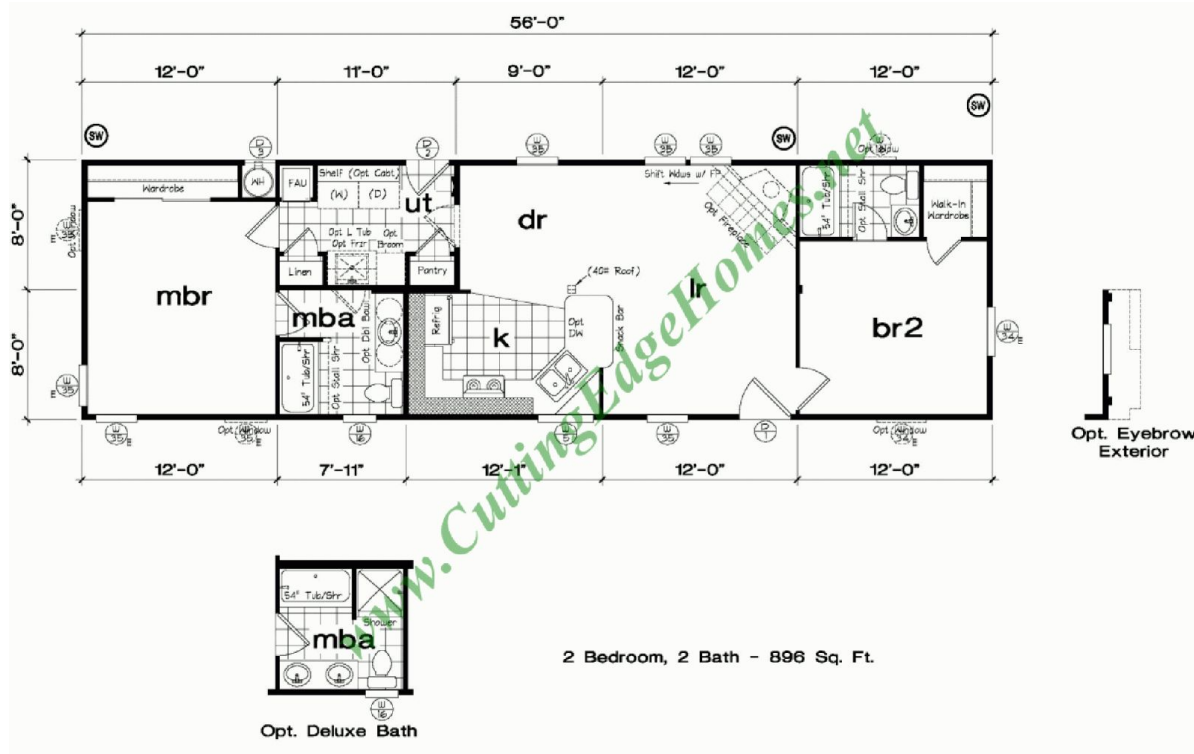

Tricklebrook Model

896 SF 2 Bedrooms 2 Bathrooms

Tricklebrook Model

896 SF 2 Bedrooms 2 Bathrooms

Length: 56'-0" Width: 16'-0"