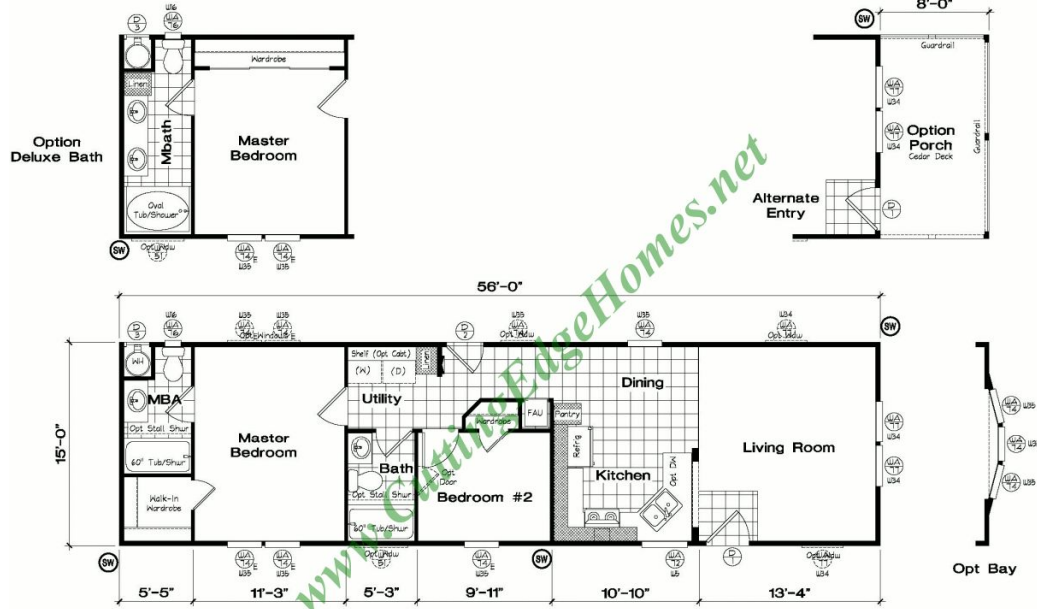

Seaholme Model

840 SF 2 Bedrooms 2 Bathrooms

Seaholme Model

2 Bedroom, 2 Bath - 840 Sq. Ft.

840 SF 2 Bedrooms 2 Bathrooms

Length: 56'-0" Width: 15'-0"