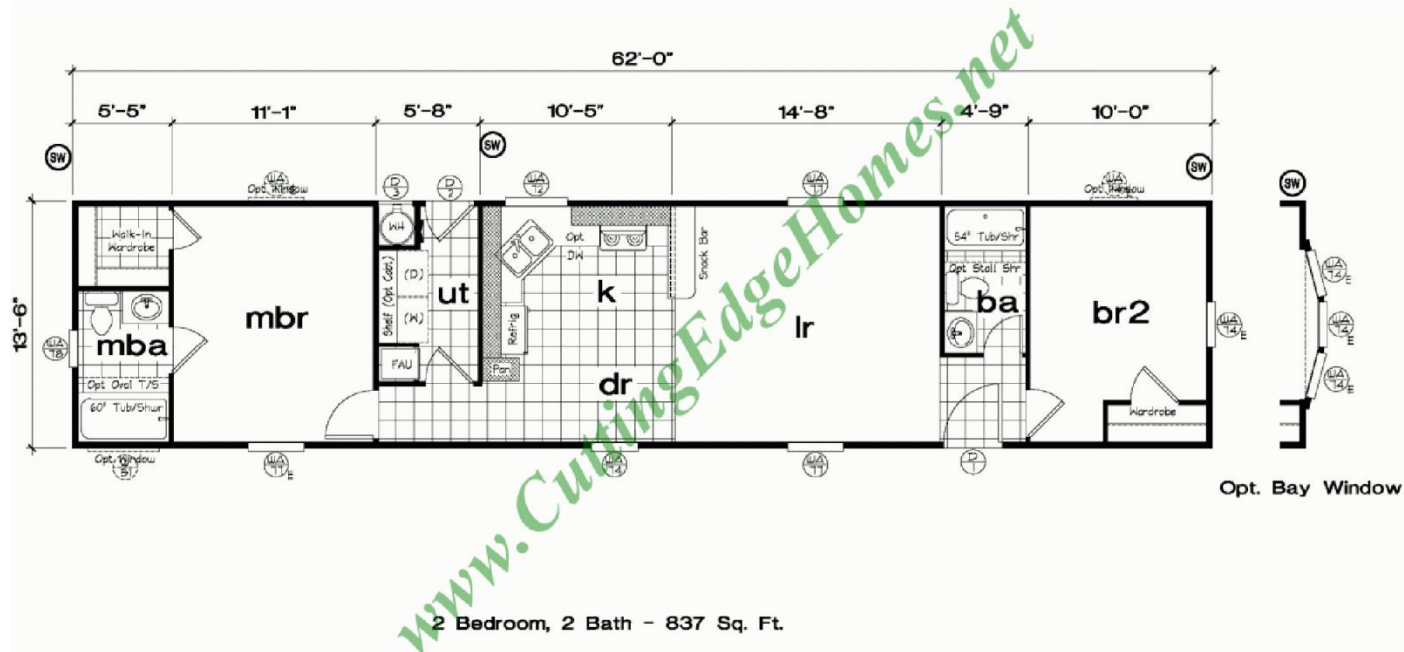

## Allwynds Model

**837 SF 2 Bedrooms 2 Bathrooms**

# Allwynds Model

837 SF 2 Bedrooms 2 Bathrooms

Length: 52'-0" Width: 13'-6"