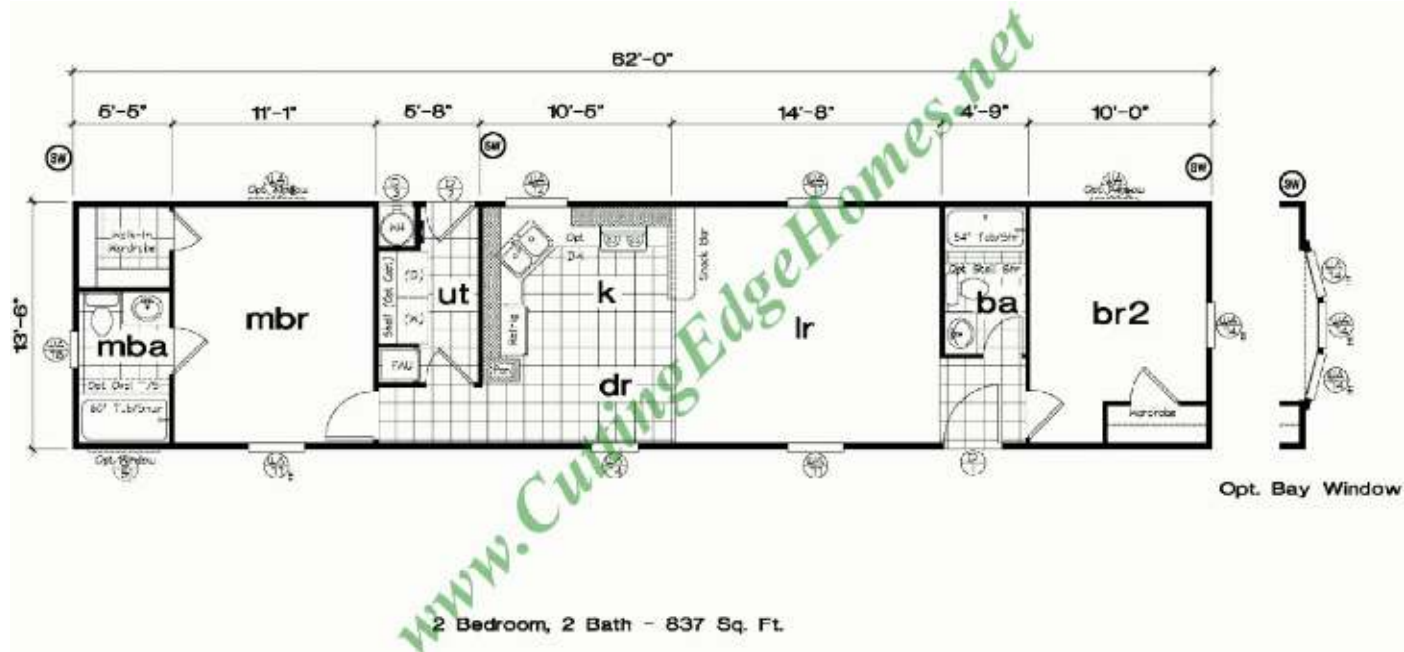

Allwynds Model

837 SF 2 Bedrooms 2 Bathrooms

Allwyns Model

837 SF 2 Bedrooms 2 Bathrooms

Length: 62'-0" Width: 13'-6"