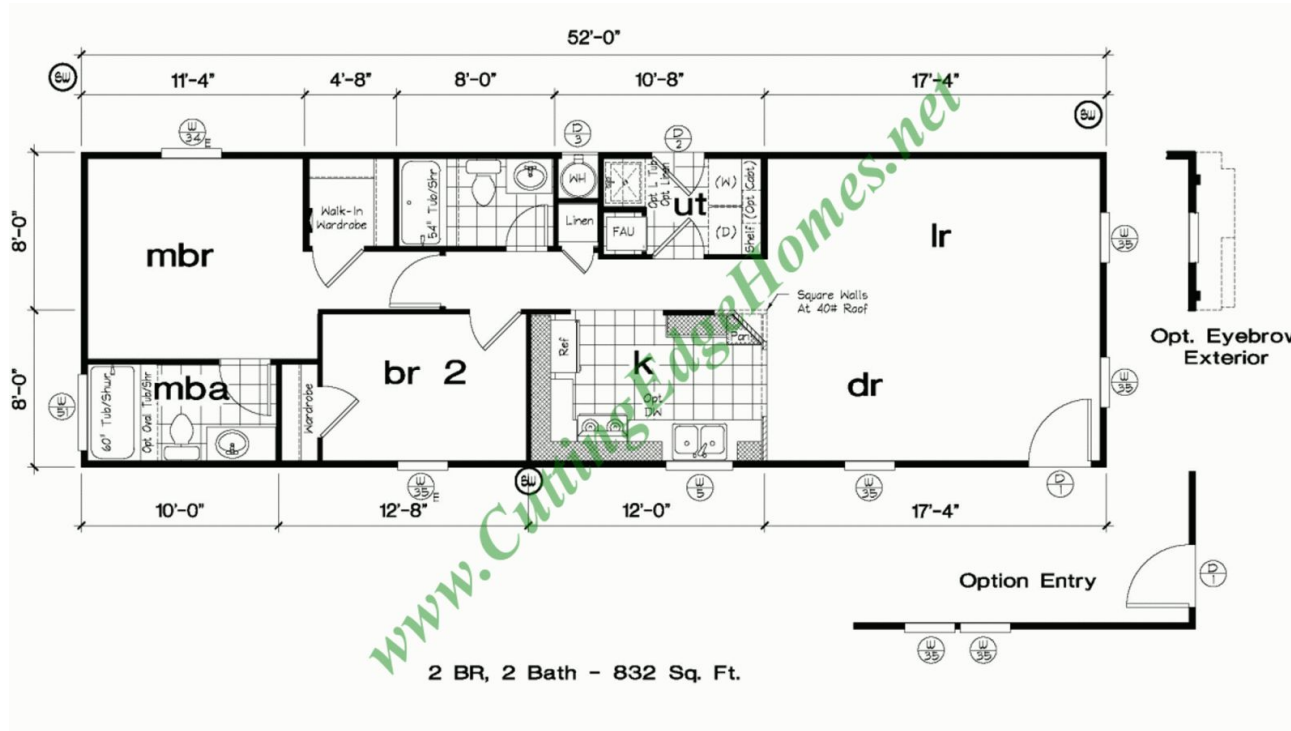

Golden Hills Model

832 SF 2 Bedrooms 2 Bathrooms

Golden Hills Model

832 SF 2 Bedrooms 2 Bathrooms

Length: 52'-0" Width: 16'-0"