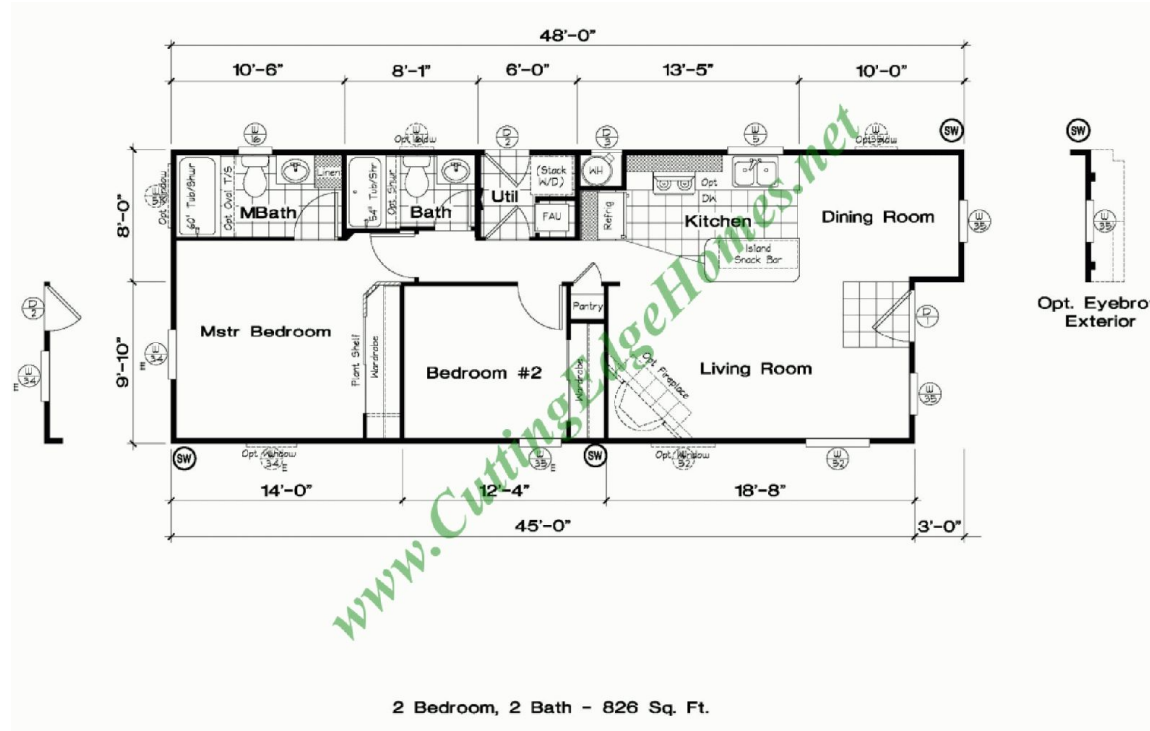

## Fairview Model

**832 SF 2 Bedrooms 2 Bathrooms**

# Fairview Model

826 SF 2 Bedrooms 2 Bathrooms

Length: 48'-0" Width: 17'-10"