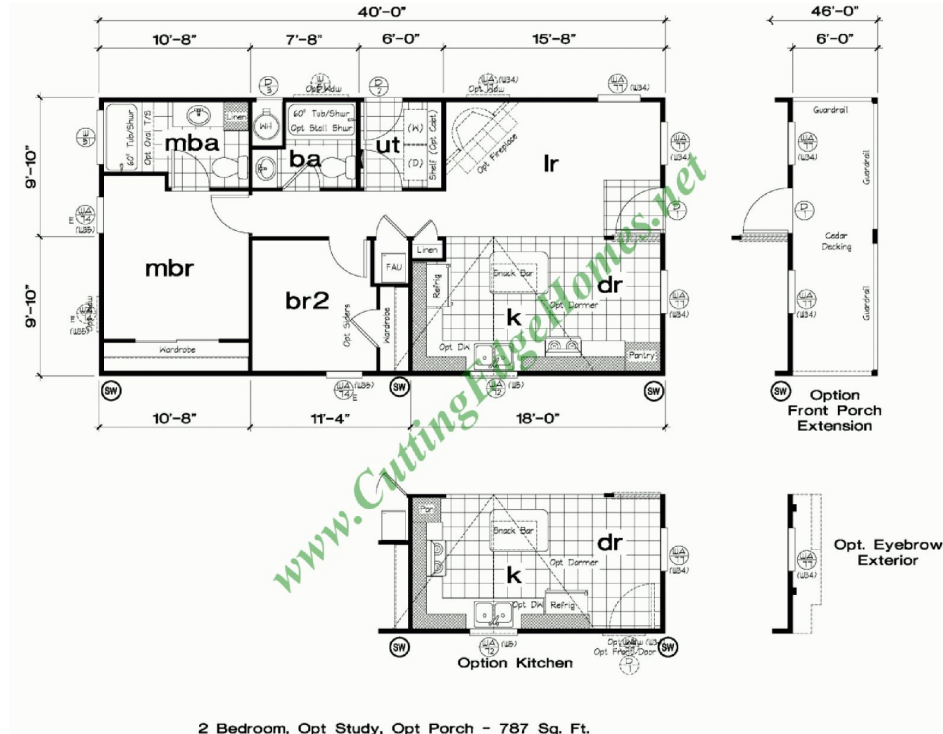

Halfmoon Model

787 SF 2 Bedrooms 2 Bathrooms

Halfmoon Model

787 SF 2 Bedrooms 2 Bathrooms

Length: 40'-0" Width: 19'-8"