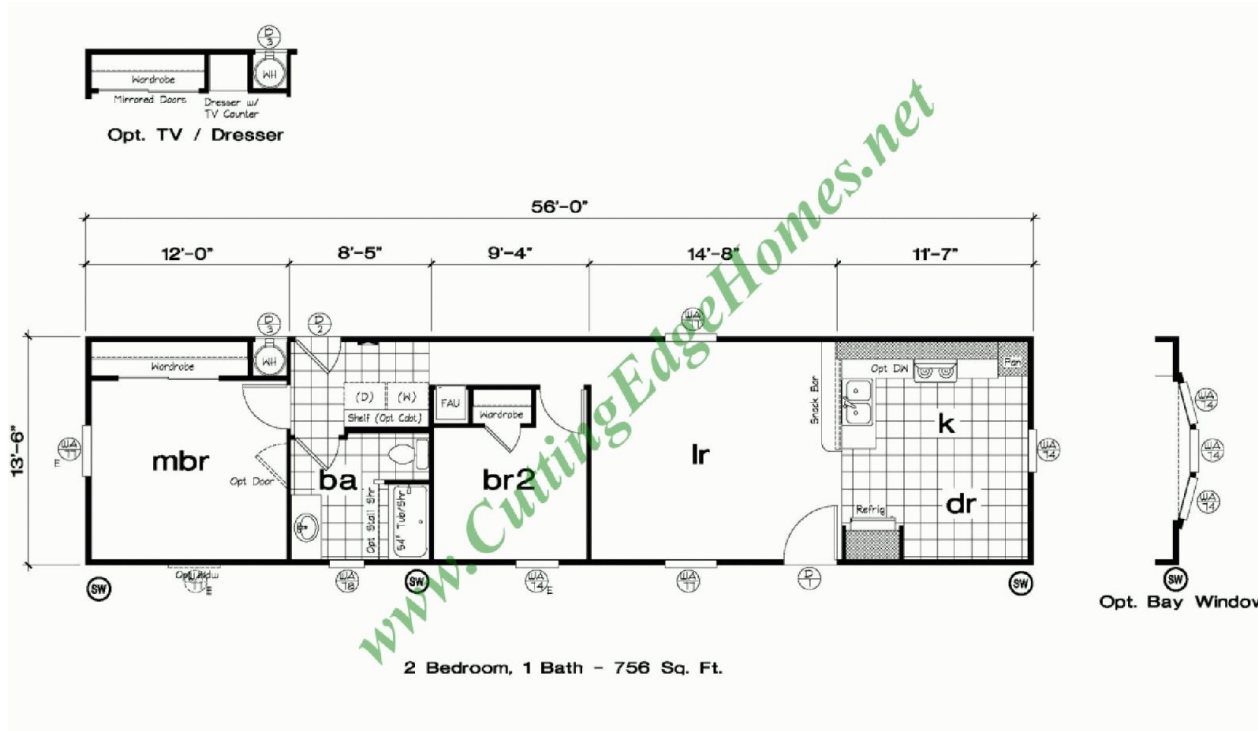

## Owlsmoor Model

**756 SF 2 Bedrooms 1 Bathrooms**

# Owlsmoor Model

756 SF 2 Bedrooms 1 Bathrooms

Length: 56'-0" Width: 13'-8"