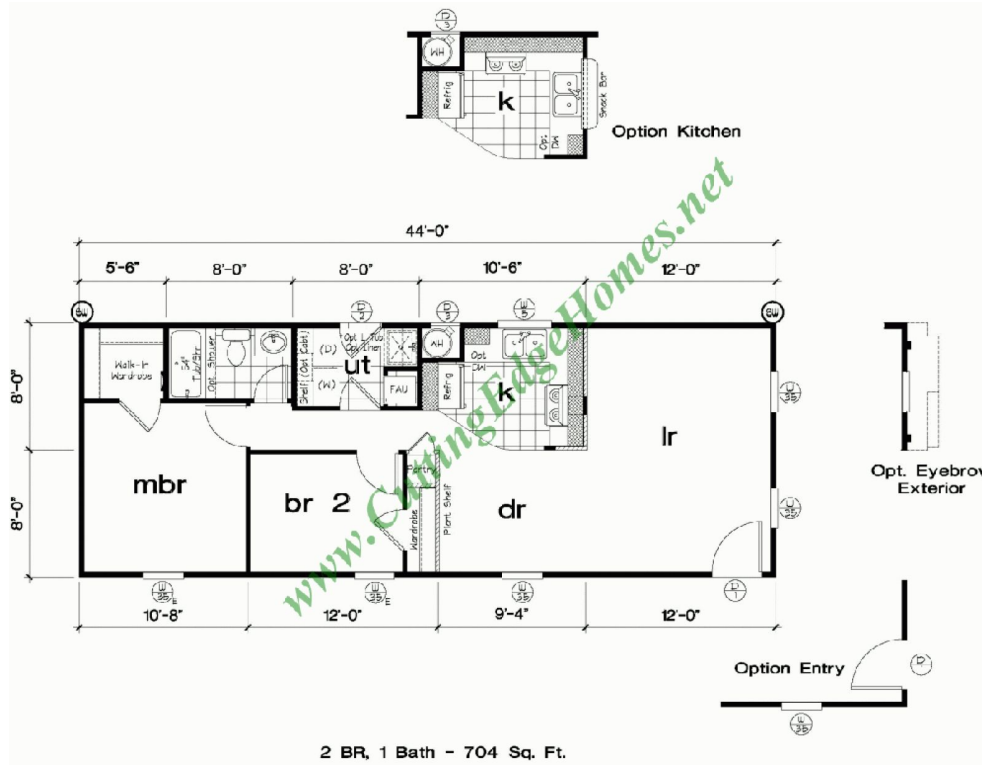

## Sundown Model

**704 SF 2 Bedrooms 1 Bathrooms**

# Sundown Model

704 SF 2 Bedrooms 1 Bathrooms

Length: 44'-0" Width: 16'-0"