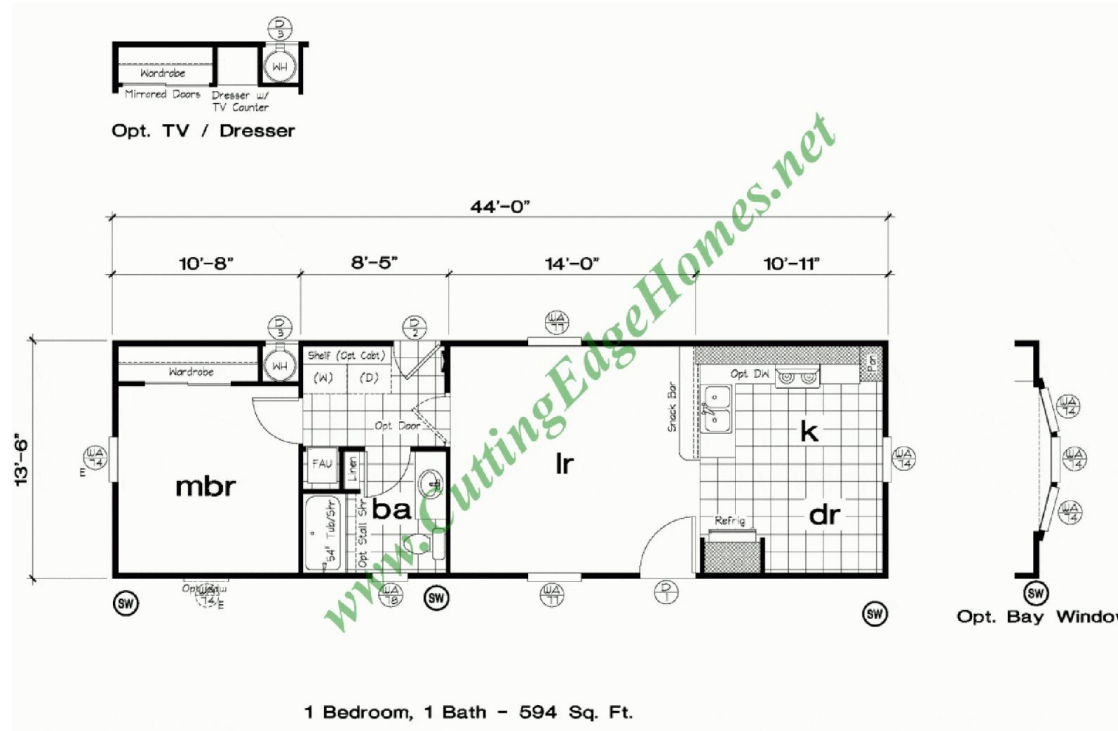

Idle Days Model

594 SF 1 Bedrooms 1 Bathrooms

Idle Days Model

594 SF 1 Bedrooms 1 Bathrooms

Length: 44'-0" Width: 13'-6"